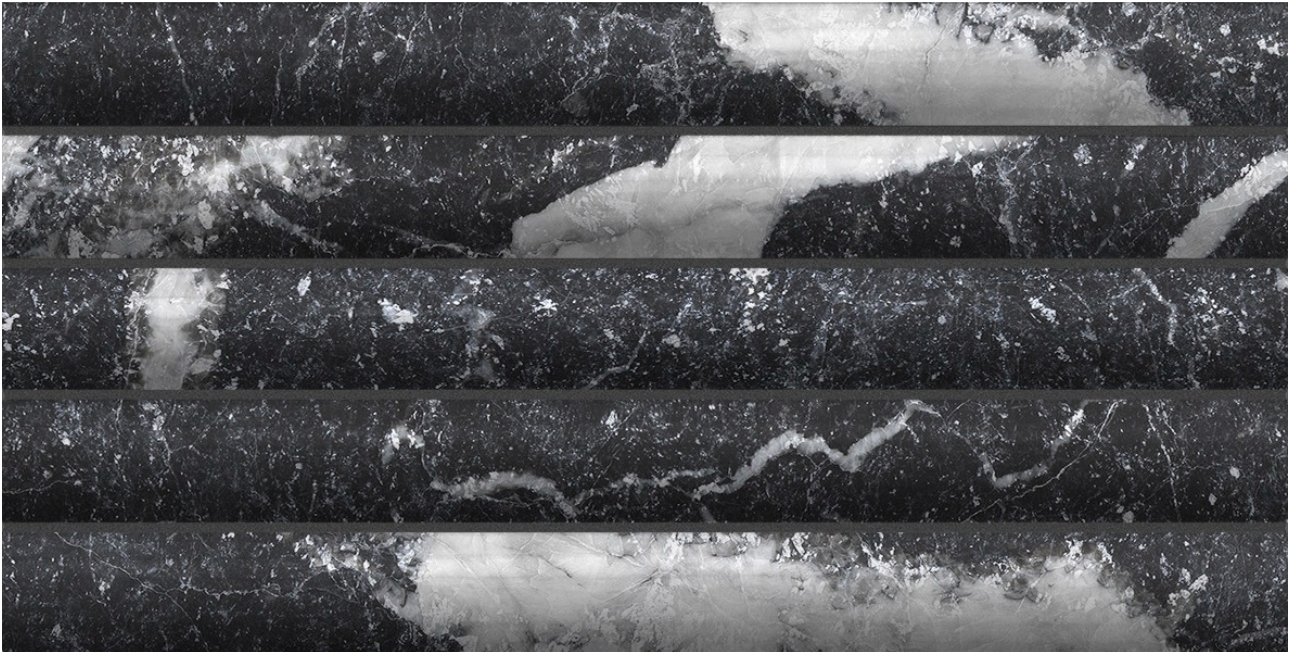

# OBSESSION 5X10 NERO

---

5"x10" | Glazed Porcelain | Tile

## ROOM SCENES

---

**TECHNICAL DATA**

CODE: QUOB-NE-2  
NAME: Obsession 5x10 Nero  
SERIES: Obsession  
SIZE: 5"x10"  
FINISH: Matt  
LOOK: Marble Look  
BREAKING STRENGTH:  $\geq 1300$  N  
CHEMICAL RESISTANCE: GA GLA GHA  
DCOF:  $> 0.42$   
FAMILY: Tile  
FROST RESISTANCE: Yes  
MOHS: 6  
PEI: 3  
R VALUE: R9  
SHADE VARIATION: V1  
STAIN RESISTANCE: 5  
STYLE: Classic  
SUITABLE FOR: Backsplash|Indoor|Shower  
TYPOLOGY: Glazed Porcelain  
THICKNESS: 9 mm  
TYPE OF PIECE: Field Tile  
USE: Wall only  
NOTES: 32 graphic variations