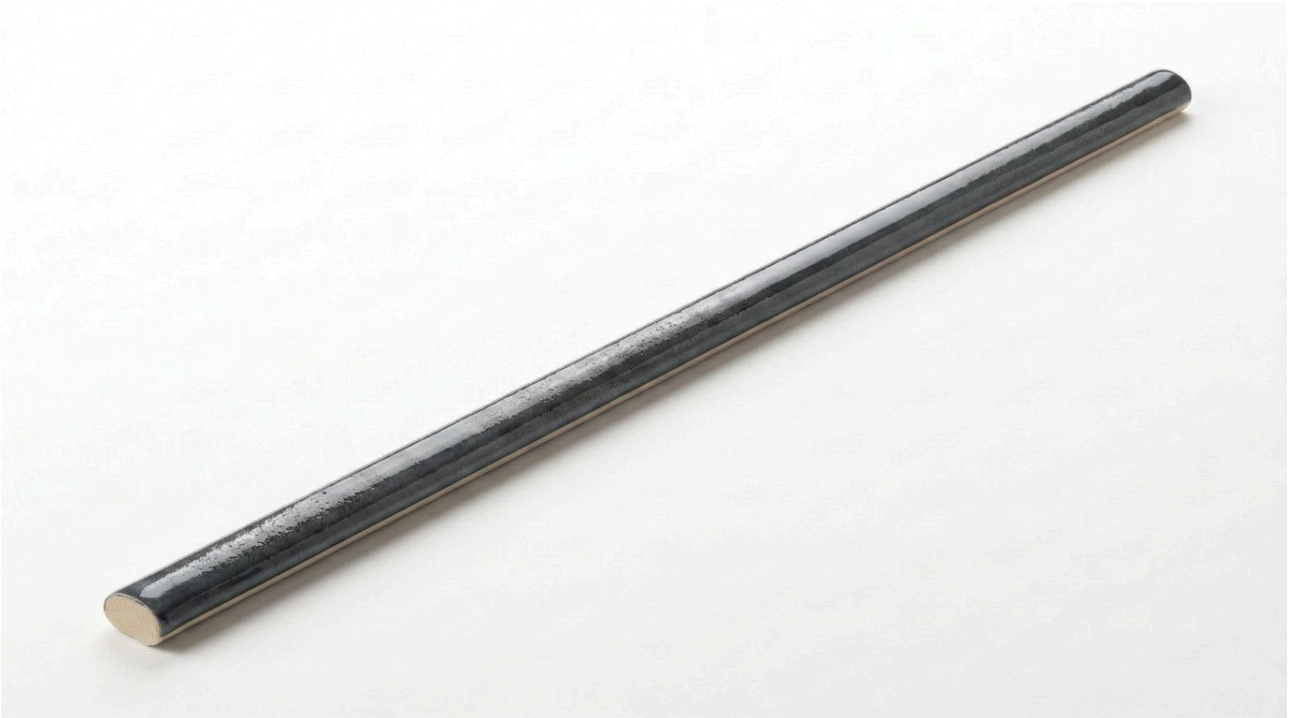

---

**PRODUCT**  
**ARUBA COAL GLOSS .39X9 TRIM**

---

.39"x9" | Porcelain | Tile

---

## TECHNICAL DATA

CODE: QUAU-CO-SBG  
NAME: Aruba Coal Gloss .39x9 Trim  
SERIES: Aruba  
SIZE: .39"x9"  
FINISH: Gloss  
LOOK: Subway Tile  
FAMILY: Tile  
FROST RESISTANCE: Yes  
PEI: 4  
STYLE: Contemporary  
SUITABLE FOR: Indoor| Outdoor| Pool| Backsplash| Shower  
TYPOLOGY: Porcelain  
TYPE OF PIECE: Trim  
USE: Floor and Wall