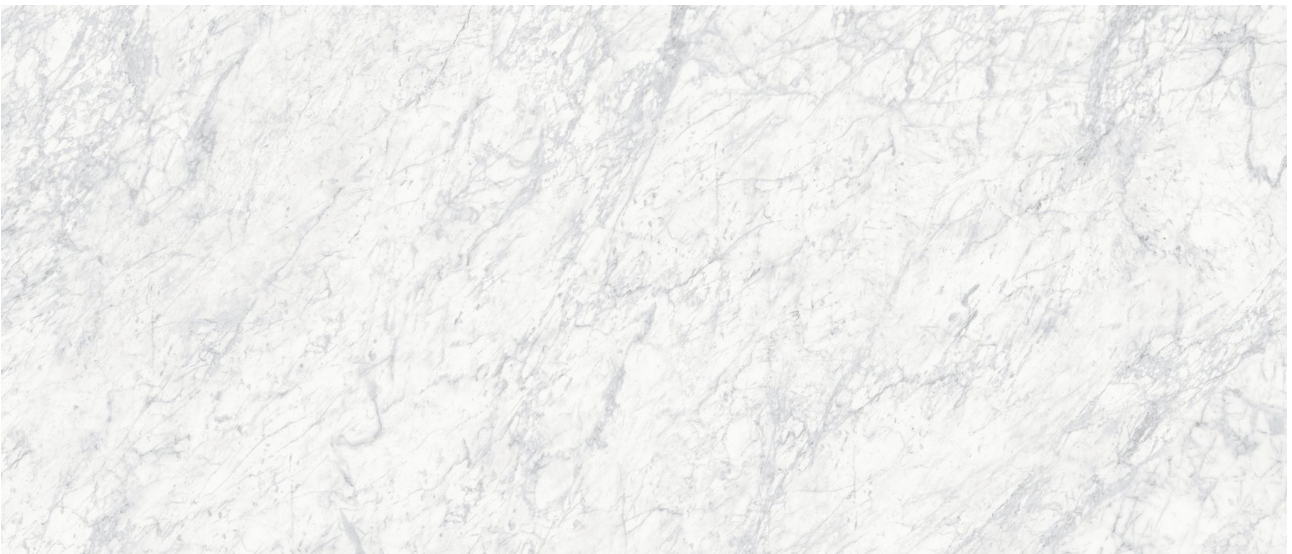

PRODUCT
ROYAL STONWORKS 48X110 OLD WORLD BIANCO
POLISHED

48"x110" | Sintered Slab | Tile

TECHNICAL DATA

CODE: QUSW-OW-2P
NAME: Royal Stoneworks 48X110 Old World Bianco Polished
SERIES: Royal Stoneworks
SIZE: 48"x110"
FINISH: Polished
LOOK: Stone Look
EDGE: Rectified
FAMILY: Tile
FROST RESISTANCE: Yes
SHADE VARIATION: V3
STYLE: Contemporary
SUITABLE FOR: Indoor|Shower
TYPOLOGY: Sintered Slab
TYPE OF PIECE: Field Tile
USE: Floor and Wall