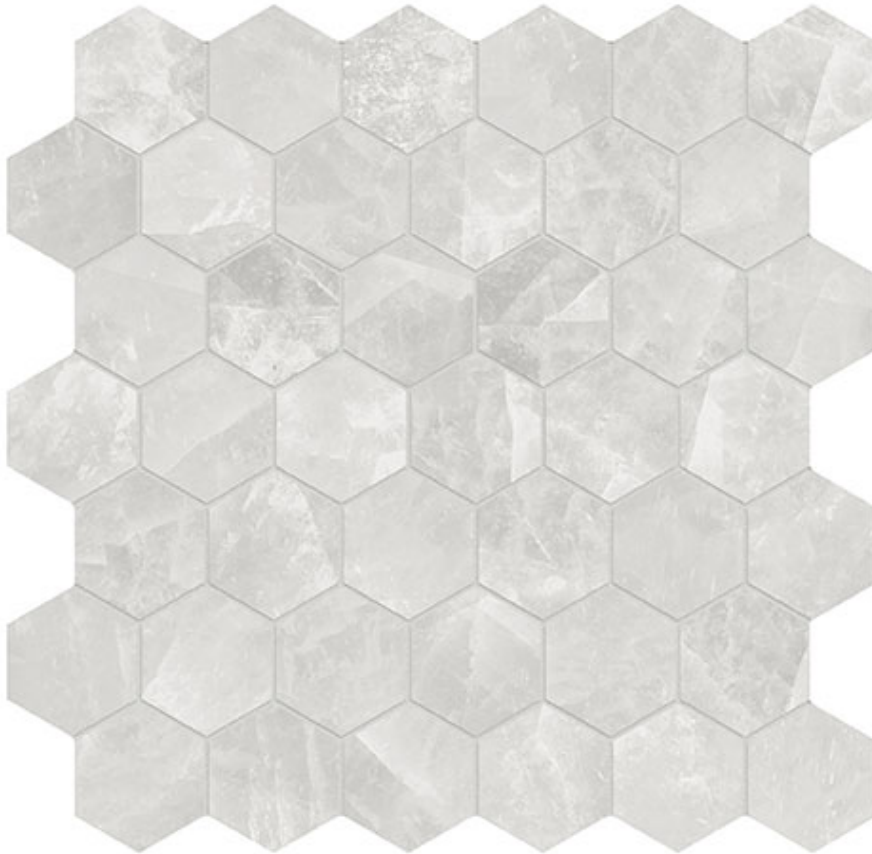

PRODUCT

ROYAL STONWORKS 2\'' CRYSTAL LUXE HEX

12"x12" | Porcelain | Tile

TECHNICAL DATA

CODE: QUSW-CL-HX
NAME: Royal Stoneworks 2" Crystal Luxe Hex
SERIES: Royal Stoneworks
SIZE: 12"x12"
FINISH: Honed
LOOK: Stone Look
FAMILY: Tile
MOSAIC TYPE: 2"x2"
SHADE VARIATION: V2
STYLE: Contemporary
SUITABLE FOR: Indoor|Shower
TYPOLOGY: Porcelain
TYPE OF PIECE: Mosaic
USE: Floor and Wall