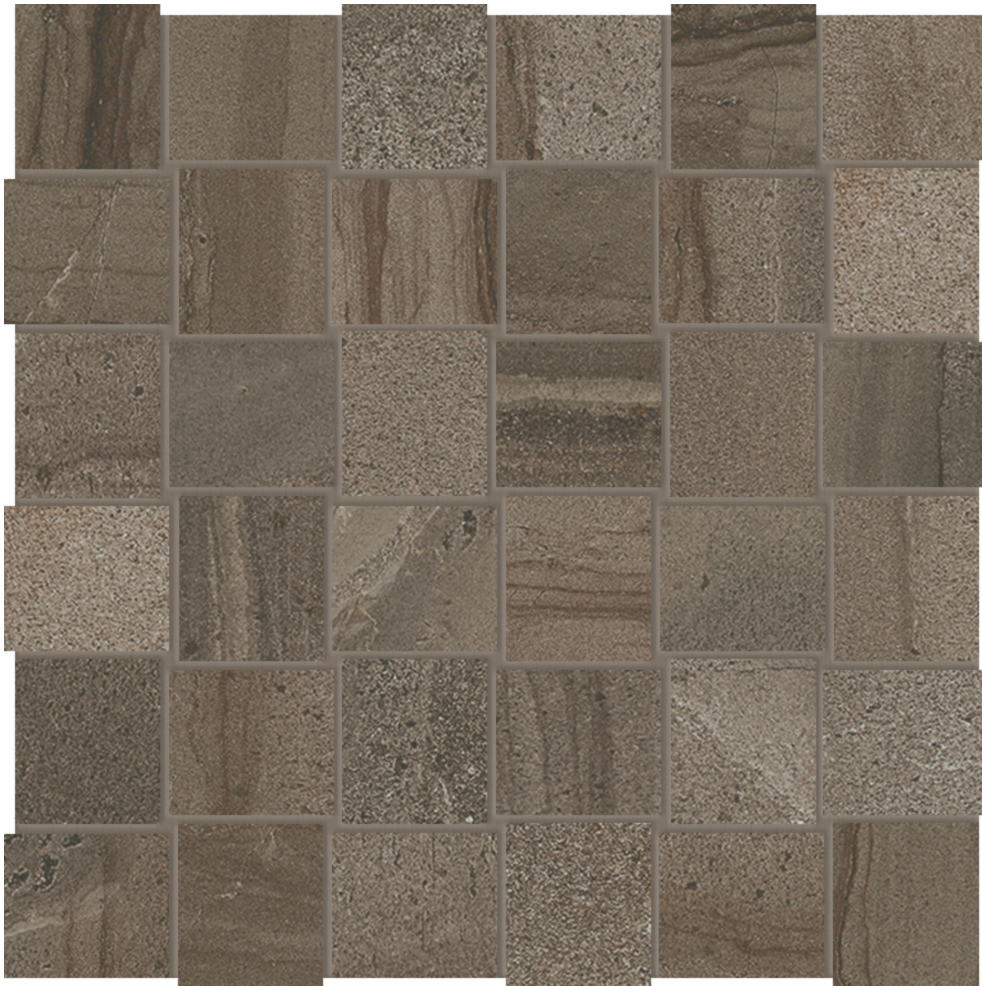

---

**PRODUCT**

**ARCADIA 2X2 BASKETWEAVE LOMBARDY MATTE**

---

12"x12" | Glazed Porcelain | Tile

**TECHNICAL DATA**

CODE: QUAR-LO-2X2  
NAME: Arcadia 2X2 Basketweave Lombardy Matte  
SERIES: Arcadia  
SIZE: 12"x12"  
FINISH: Matt  
LOOK: Stone Look  
FAMILY: Tile  
FROST RESISTANCE: Yes  
MOSAIC TYPE: 2"x2"  
SHADE VARIATION: V3  
STYLE: Contemporary  
SUITABLE FOR: Backsplash| Indoor  
TYPOLOGY: Glazed Porcelain  
TYPE OF PIECE: Mosaic  
USE: Floor and Wall