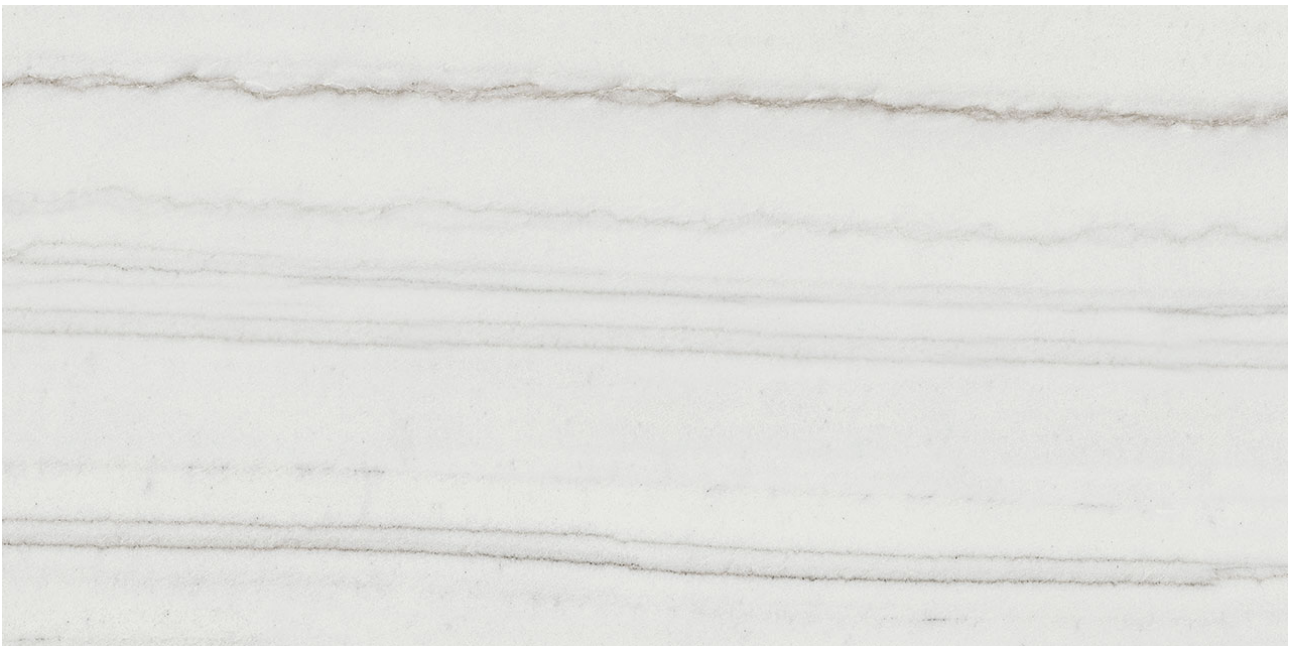

PRODUCT

ROYAL STONEWORKS 12X24 TUSCAN WHITE VEIN

POLISHED

12"x24" | Porcelain | Tile

TECHNICAL DATA

CODE: QUSW-TW-5P
NAME: Royal Stoneworks 12X24 Tuscan White Vein Polished
SERIES: Royal Stoneworks
SIZE: 12"x24"
FINISH: Polished
LOOK: Stone Look
EDGE: Rectified
FAMILY: Tile
FROST RESISTANCE: Yes
STYLE: Contemporary
SUITABLE FOR: Indoor|Shower
TYPOLOGY: Porcelain
TYPE OF PIECE: Field Tile
USE: Floor and Wall