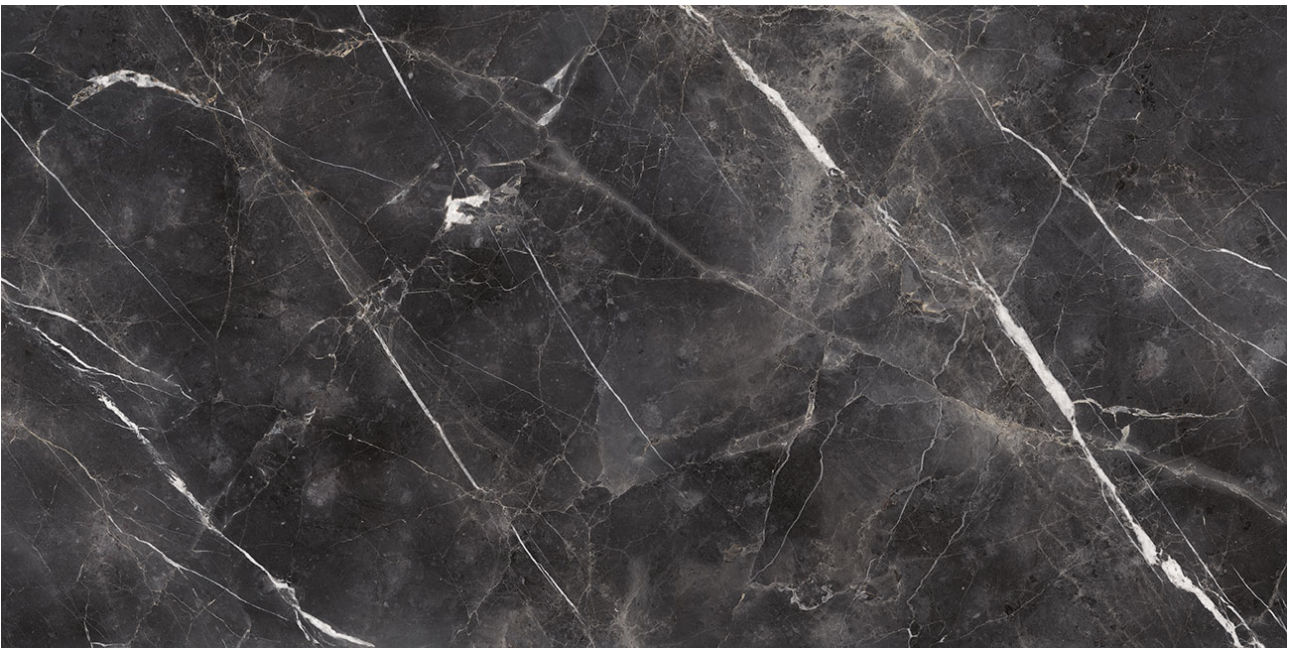

PRODUCT

ROYAL STONWORKS 63X126 TUSCAN FORGE VEIN

POLISHED

63"x126" | Sintered Slab | Tile

TECHNICAL DATA

CODE: QUSW-TF-1P
NAME: Royal Stoneworks 63X126 Tuscan Forge Vein Polished
SERIES: Royal Stoneworks
SIZE: 63"x126"
FINISH: Polished
LOOK: Stone Look
EDGE: Rectified
FAMILY: Tile
FROST RESISTANCE: Yes
SHADE VARIATION: V3
STYLE: Contemporary
SUITABLE FOR: Indoor|Shower
TYPOLOGY: Sintered Slab
TYPE OF PIECE: Field Tile
USE: Floor and Wall