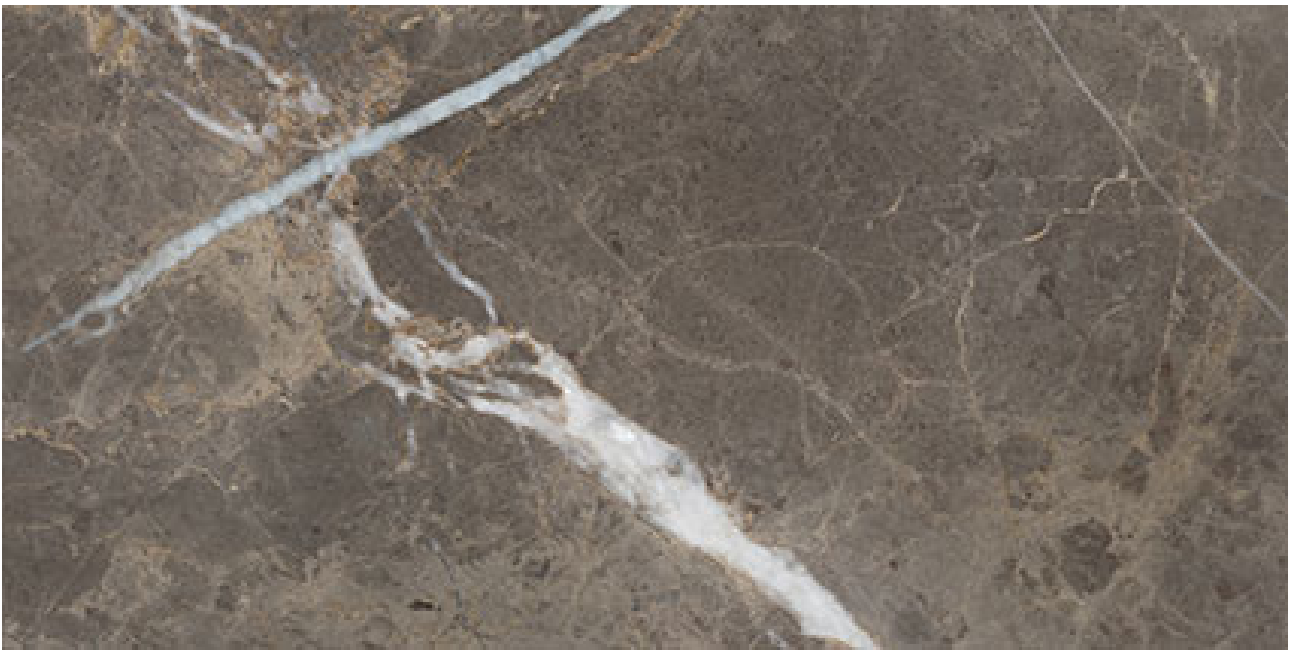

---

**PRODUCT**

**ROYAL STONEWORKS 12X24 REGAL BROWN MARBLE**

**POLISHED**

---

12"x24" | Porcelain | Tile

**TECHNICAL DATA**

CODE: QUSW-RM-5P  
NAME: Royal Stoneworks 12X24 Regal Brown Marble Polished  
SERIES: Royal Stoneworks  
SIZE: 12"x24"  
FINISH: Polished  
LOOK: Stone Look  
EDGE: Rectified  
FAMILY: Tile  
FROST RESISTANCE: Yes  
SHADE VARIATION: V3  
STYLE: Contemporary  
SUITABLE FOR: Indoor|Shower  
TYPOLOGY: Porcelain  
TYPE OF PIECE: Field Tile  
USE: Floor and Wall