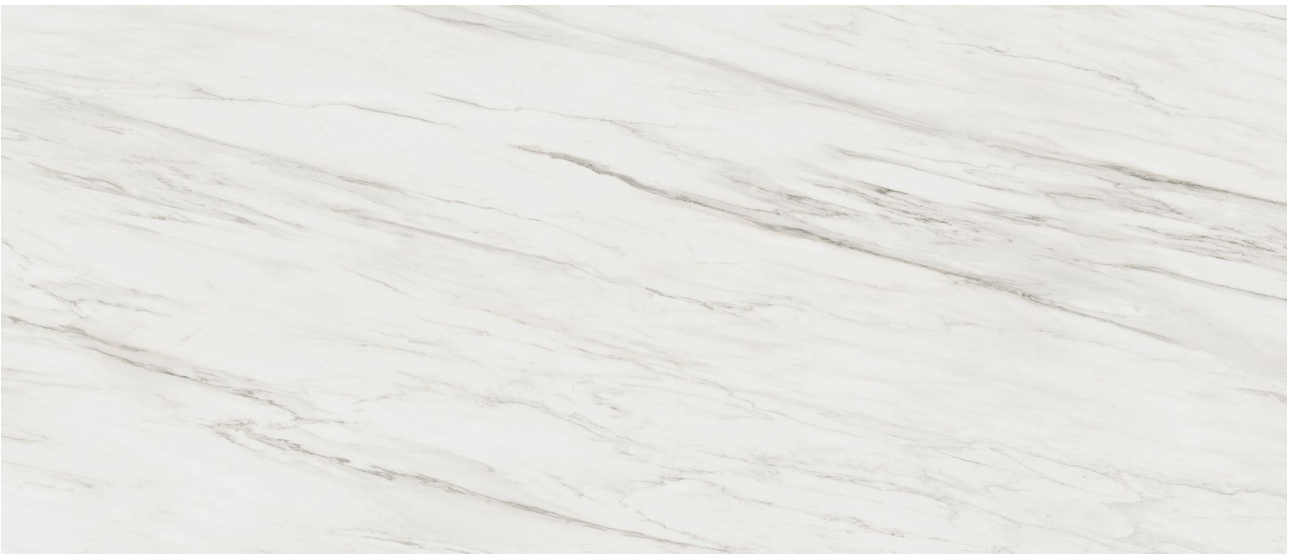

PRODUCT

ROYAL STONWORKS 48X110 ITALIAN CREAM VEIN

POLISHED

48"x110" | Sintered Slab | Tile

TECHNICAL DATA

CODE: QUSW-IC-2P
NAME: Royal Stoneworks 48X110 Italian Cream Vein Polished
SERIES: Royal Stoneworks
SIZE: 48"x110"
FINISH: Polished
LOOK: Stone Look
EDGE: Rectified
FAMILY: Tile
FROST RESISTANCE: Yes
STYLE: Contemporary
SUITABLE FOR: Indoor|Shower
TYPOLOGY: Sintered Slab
TYPE OF PIECE: Field Tile
USE: Floor and Wall