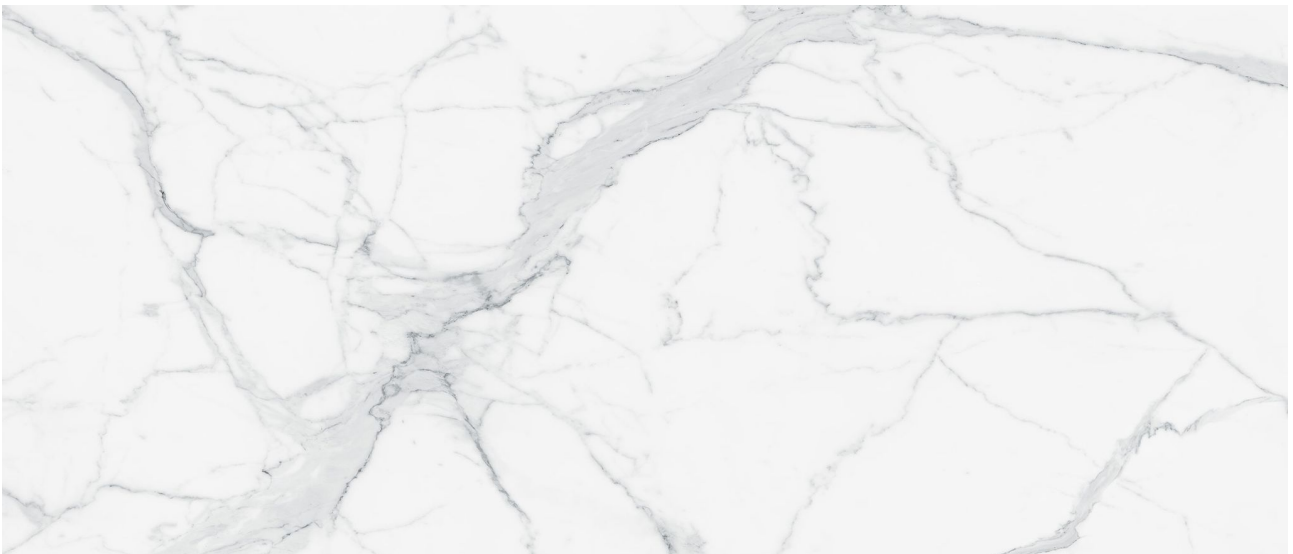

PRODUCT
ROYAL STONEWORKS 48X110 GRANDVEIN WHITE
POLISHED

48"x110" | Sintered Slab | Tile

TECHNICAL DATA

CODE: QUSW-GV-2P
NAME: Royal Stoneworks 48X110 Grandvein White Polished
SERIES: Royal Stoneworks
SIZE: 48"x110"
FINISH: Polished
LOOK: Stone Look
EDGE: Rectified
FAMILY: Tile
FROST RESISTANCE: Yes
SHADE VARIATION: V3
STYLE: Contemporary
SUITABLE FOR: Indoor|Shower
TYPOLOGY: Sintered Slab
TYPE OF PIECE: Field Tile
USE: Floor and Wall