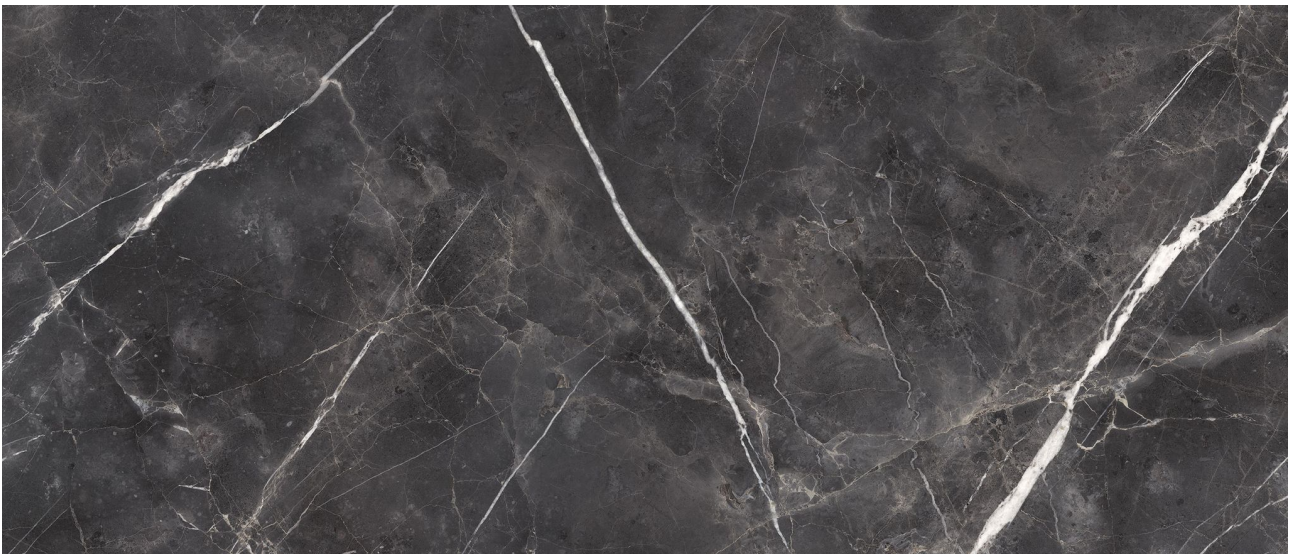

PRODUCT

ROYAL STONWORKS 48X110 TUSCAN FORGE VEIN

HONED

48"x110" | Sintered Slab | Tile

TECHNICAL DATA

CODE: QUSW-TF-2H
NAME: Royal Stoneworks 48X110 Tuscan Forge Vein Honed
SERIES: Royal Stoneworks
SIZE: 48"x110"
FINISH: Honed
LOOK: Stone Look
EDGE: Rectified
FAMILY: Tile
FROST RESISTANCE: Yes
SHADE VARIATION: V3
STYLE: Contemporary
SUITABLE FOR: Indoor|Shower
TYPOLOGY: Sintered Slab
TYPE OF PIECE: Field Tile
USE: Floor and Wall