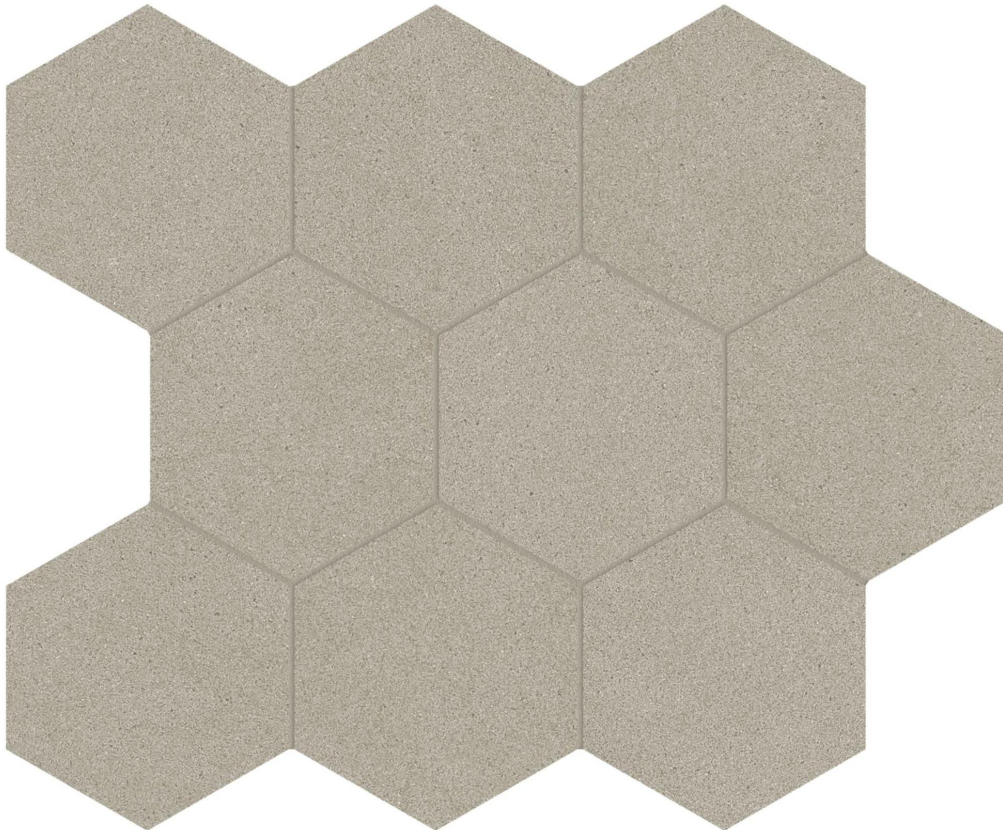

---

**PRODUCT**  
**SERENA 4\"** HEX VALLEY

---

10.5\"x12\" | Porcelain | Tile

**TECHNICAL DATA**

CODE: AC8510-00300

NAME: Serena 4" Hex Valley

SERIES: Serena

SIZE: 10.5"x12"

FINISH: Organic Matte

LOOK: Stone Look

EDGE: Rectified

FAMILY: Tile

STYLE: Contemporary

SUITABLE FOR: Indoor| Outdoor

TPOLOGY: Porcelain

TYPE OF PIECE: Mosaic

USE: Floor and Wall

NOTES: This product is special order and cannot be cancelled, returned, or refunded.

**PACKING**

Size	Product type	BOX			PALLET		
		pcs	sqft	lb	boxes	sqft	lb
10.5"x12"	Mosaic	10	7.86		45		