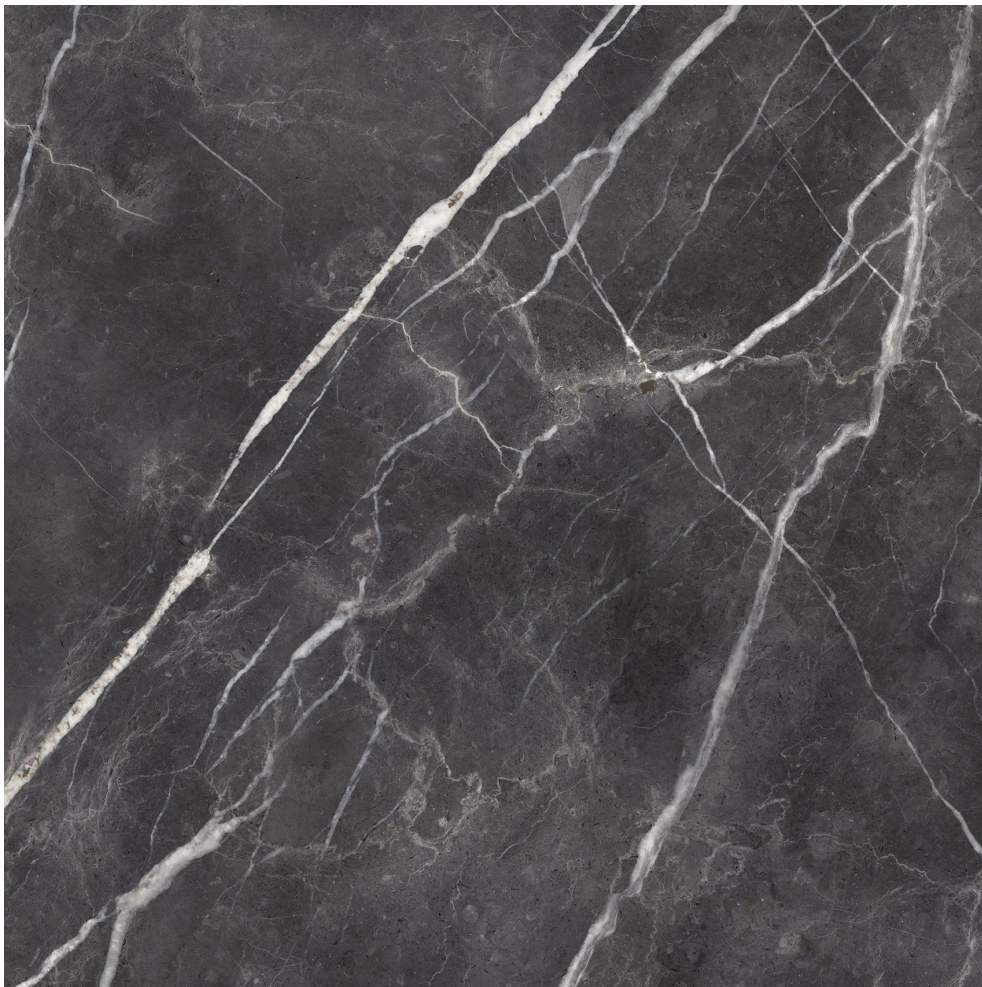

---

**PRODUCT**

**ROYAL STONEWORKS 48X48 TUSCAN FORGE VEIN**

**POLISHED**

---

48"x48" | Porcelain | Tile

**TECHNICAL DATA**

CODE: QUSW-TF-3P  
NAME: Royal Stoneworks 48X48 Tuscan Forge Vein Polished  
SERIES: Royal Stoneworks  
SIZE: 48"x48"  
FINISH: Polished  
LOOK: Stone Look  
EDGE: Rectified  
FAMILY: Tile  
FROST RESISTANCE: Yes  
SHADE VARIATION: V3  
STYLE: Contemporary  
SUITABLE FOR: Indoor|Shower  
TYPOLOGY: Porcelain  
TYPE OF PIECE: Field Tile  
USE: Floor and Wall