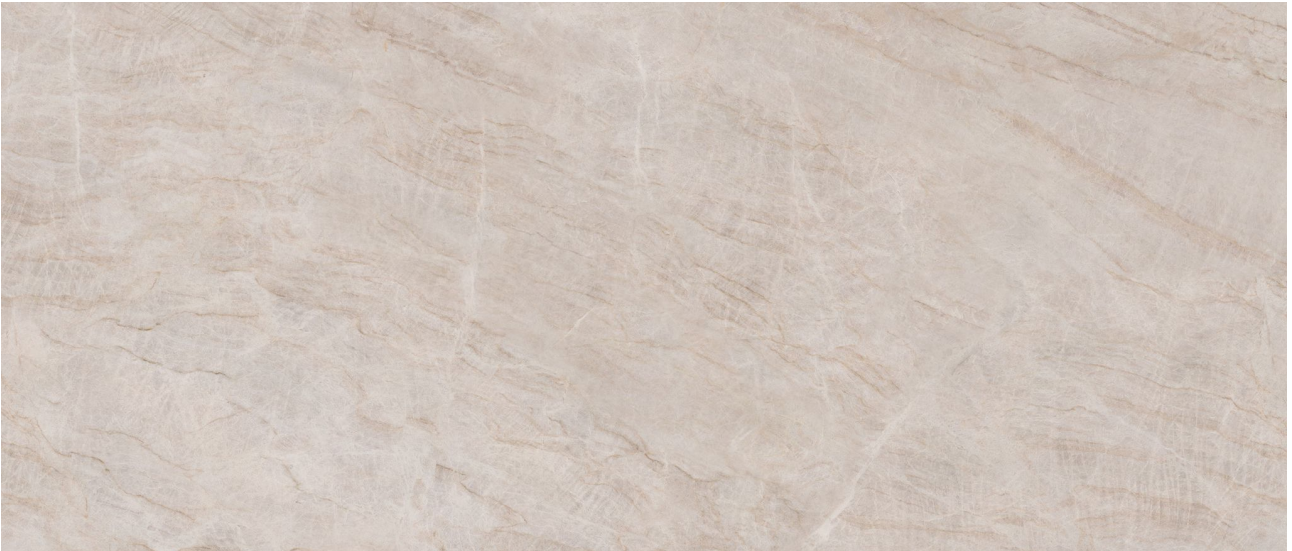

PRODUCT
ROYAL STONEWORKS 48X110 TAJ MAHAL CLASSIC
POLISHED

48"x110" | Sintered Slab | Tile

TECHNICAL DATA

CODE: QUSW-TM-2P
NAME: Royal Stoneworks 48X110 Taj Mahal Classic Polished
SERIES: Royal Stoneworks
SIZE: 48"x110"
FINISH: Polished
LOOK: Stone Look
EDGE: Rectified
FAMILY: Tile
FROST RESISTANCE: Yes
SHADE VARIATION: V2
STYLE: Contemporary
SUITABLE FOR: Indoor|Shower
TYPOLOGY: Sintered Slab
TYPE OF PIECE: Field Tile
USE: Floor and Wall