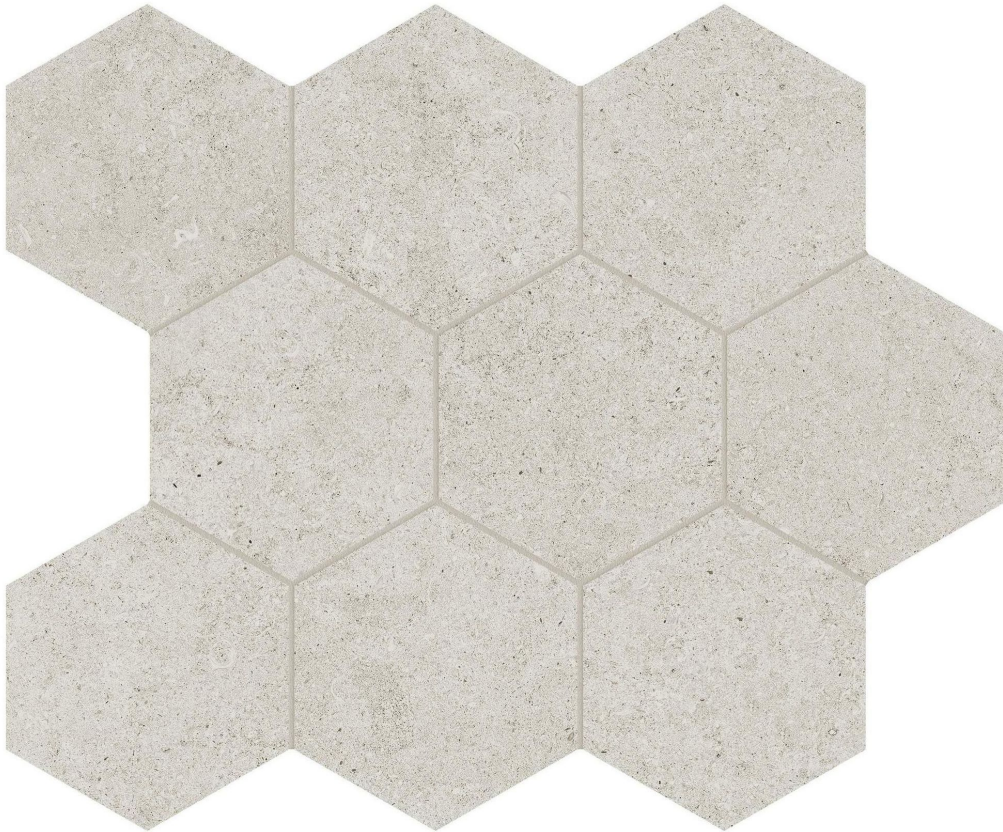

PRODUCT
LITHOFORM 4\" HEX CROSSCUT DUNES

10.5\"x12\" | Porcelain | Tile

TECHNICAL DATA

CODE: AC8510-00310

NAME: Lithoform 4'' Hex Crosscut Dunes

SERIES: Lithoform

SIZE: 10.5"x12''

FINISH: Organic Matte

LOOK: Stone Look

EDGE: Rectified

FAMILY: Tile

STYLE: Contemporary

SUITABLE FOR: Indoor| Outdoor

TYPOLOGY: Porcelain

TYPE OF PIECE: Mosaic

USE: Floor and Wall