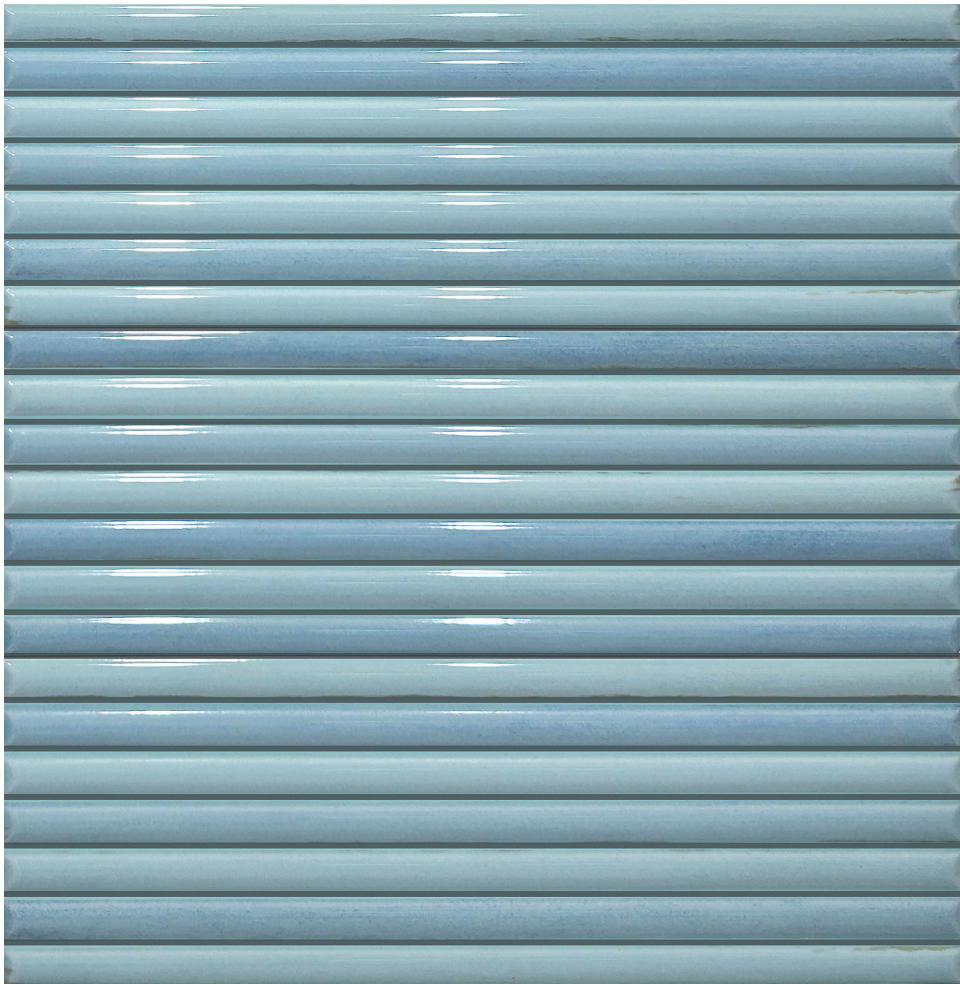

---

**PRODUCT**  
**SAUSALITO 5X13 SKY**

---

5"x13" | Glazed Ceramic | Tile

## ROOM SCENES

**TECHNICAL DATA**

CODE: QUSL-SK-W1  
NAME: Sausalito 5X13 Sky  
SERIES: Sausalito  
SIZE: 5"x13"  
FINISH: Gloss  
LOOK: Relieves  
FAMILY: Tile  
STYLE: Contemporary  
SUITABLE FOR: Indoor|Shower  
TYPOLOGY: Glazed Ceramic  
TYPE OF PIECE: Field Tile  
USE: Wall only