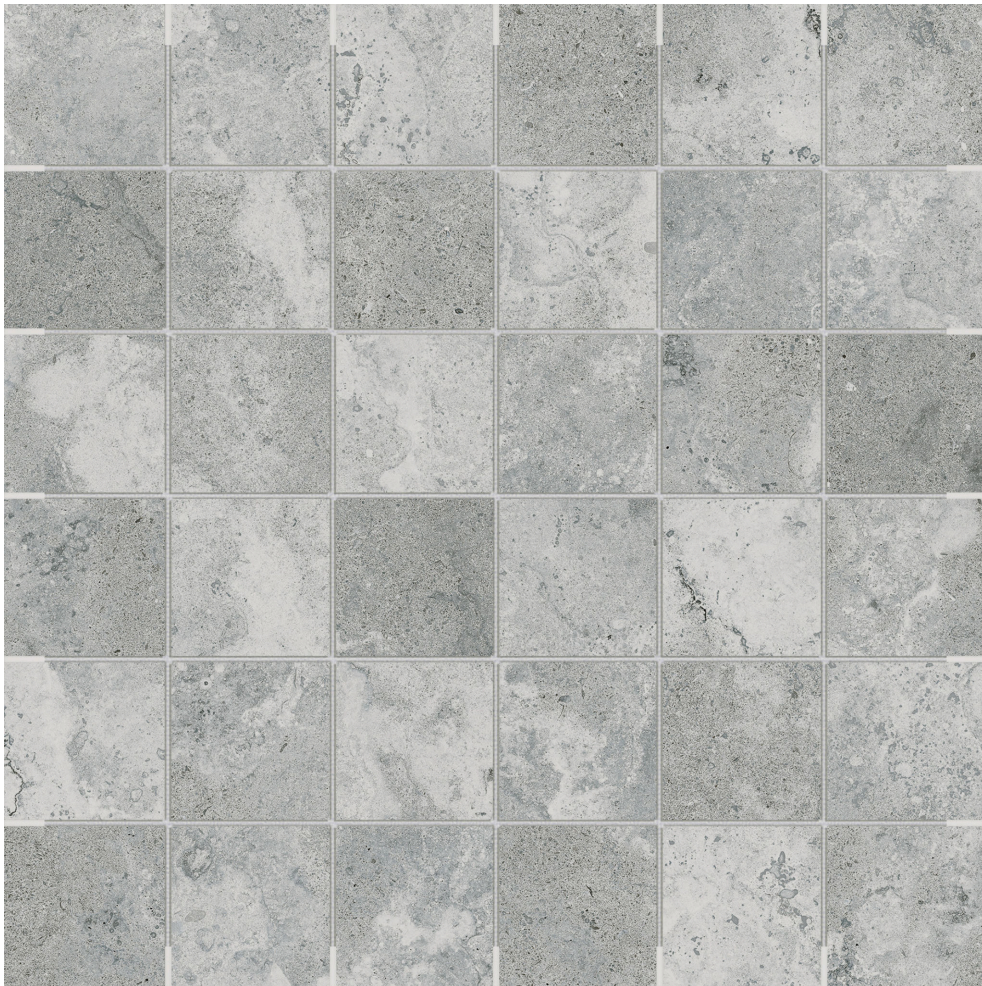

## VENETA 2X2 ARGENTO

---

12"x12" | Glazed Porcelain | Tile

**TECHNICAL DATA**

CODE: AC4501-02980

NAME: Veneta 2x2 Argento

SERIES: Veneta

SIZE: 12"x12"

FINISH: Matte

LOOK: Stone Look

BREAKING STRENGTH:  $\geq 300 \geq 1300$

CHEMICAL RESISTANCE: CLASS A

DCOF:  $\geq 0.65$

FAMILY: Tile

FROST RESISTANCE: Yes

SHADE VARIATION: V3

SUITABLE FOR: Indoor| Outdoor

TPOLOGY: Glazed Porcelain

THICKNESS: 8.5mm

TYPE OF PIECE: Mosaic

USE: Floor and Wall

NOTES: This product is special order and cannot be cancelled, returned, or refunded.

**PACKING**