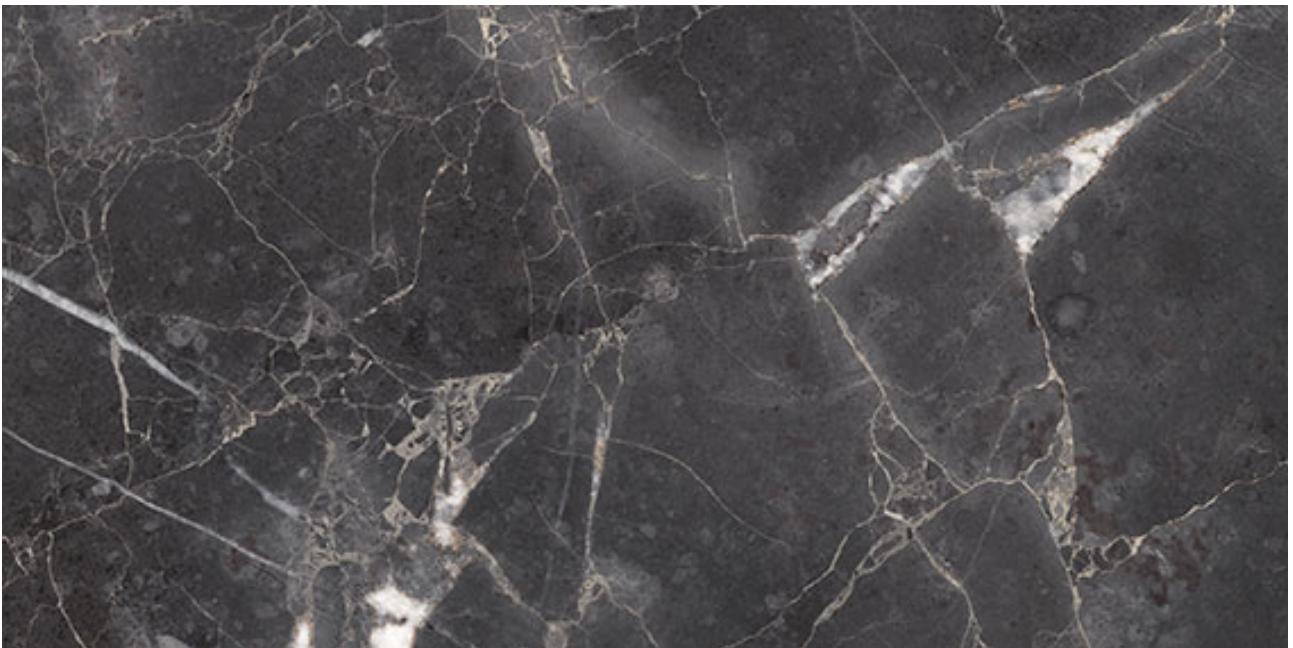

PRODUCT

ROYAL STONEWORKS 12X24 TUSCAN FORGE VEIN

POLISHED

12"x24" | Porcelain | Tile

TECHNICAL DATA

CODE: QUSW-TF-5P
NAME: Royal Stoneworks 12X24 Tuscan Forge Vein Polished
SERIES: Royal Stoneworks
SIZE: 12"x24"
FINISH: Polished
LOOK: Stone Look
EDGE: Rectified
FAMILY: Tile
FROST RESISTANCE: Yes
SHADE VARIATION: V3
STYLE: Contemporary
SUITABLE FOR: Indoor|Shower
TYPOLOGY: Porcelain
TYPE OF PIECE: Field Tile
USE: Floor and Wall