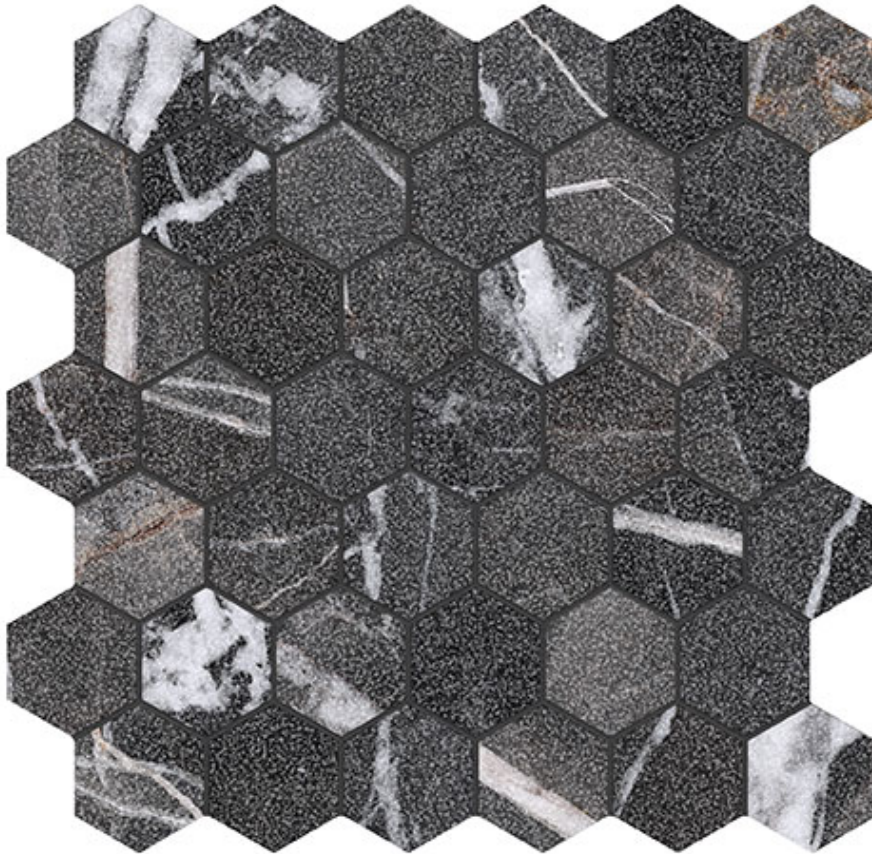

PRODUCT

ROYAL STONEWORKS 2\'' REGAL BLACK VEIN HEX

12"x12" | Porcelain | Tile

TECHNICAL DATA

CODE: QUSW-RV-HX
NAME: Royal Stoneworks 2" Regal Black Vein Hex
SERIES: Royal Stoneworks
SIZE: 12"x12"
FINISH: Vintage
LOOK: Stone Look
FAMILY: Tile
MOSAIC TYPE: 2"x2"
STYLE: Contemporary
SUITABLE FOR: Indoor|Shower
TYPOLOGY: Porcelain
TYPE OF PIECE: Mosaic
USE: Floor and Wall