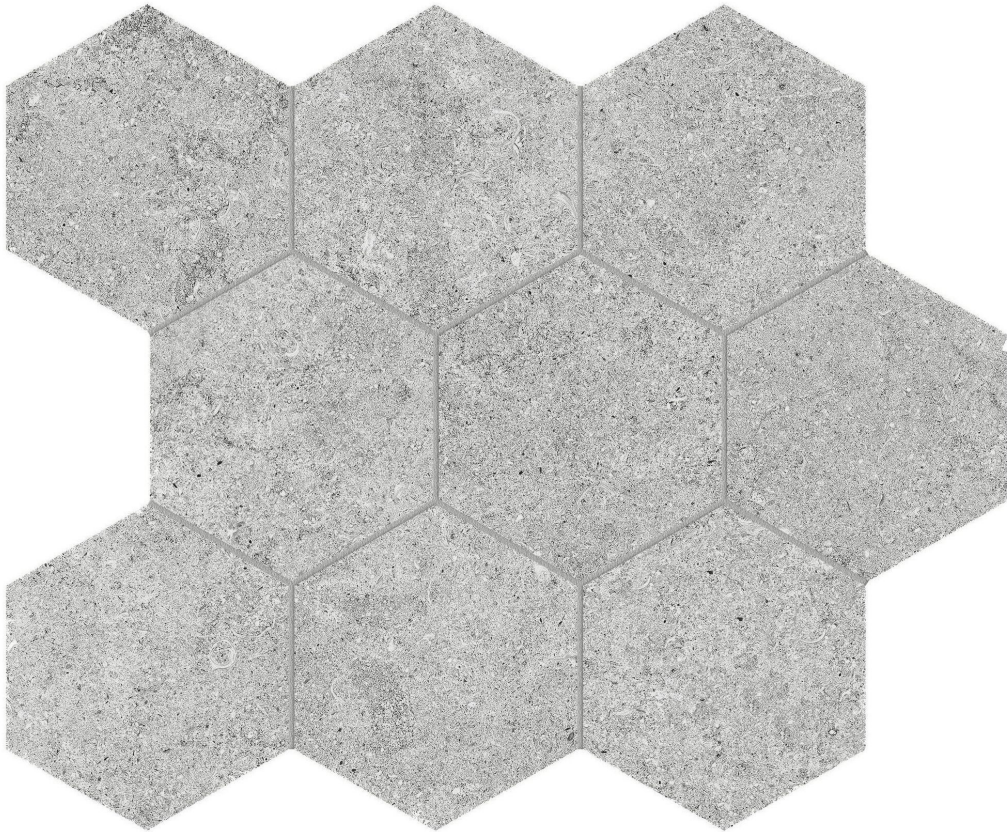

---

**PRODUCT**

**LITHOFORM 4\'' HEX CROSSCUT TWILIGHT**

---

10.5"x12" | Porcelain | Tile

**TECHNICAL DATA**

CODE: AC8510-00340

NAME: Lithoform 4" Hex Crosscut Twilight

SERIES: Lithoform

SIZE: 10.5"x12"

FINISH: Organic Matte

LOOK: Stone Look

EDGE: Rectified

FAMILY: Tile

STYLE: Contemporary

SUITABLE FOR: Indoor| Outdoor

TYPOLOGY: Porcelain

TYPE OF PIECE: Mosaic

USE: Floor and Wall

NOTES: This product is special order and cannot be cancelled, returned, or refunded.

**PACKING**

Size	Product type	BOX			PALLET		
		pcs	sqft	lb	boxes	sqft	lb
10.5"x12"	Mosaic	10	7.86		45		