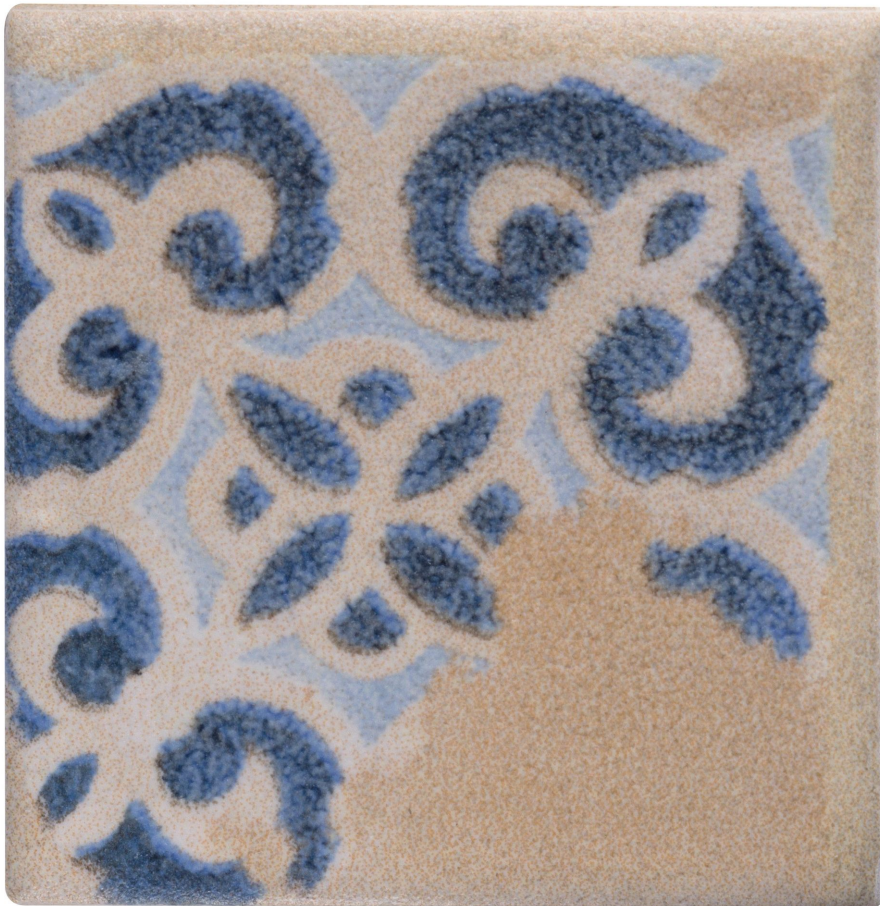

PRODUCT
TUSCANY 1.5X1.5 TACO BOURTON

1.5"x1.5" | Extruded Porcelain | Tile

TECHNICAL DATA

CODE: QUTC-BO-TACO

NAME: Tuscany 1.5x1.5 Taco Bourton

SERIES: Tuscany

SIZE: 1.5"x1.5"

FINISH: Matt

LOOK: Terracotta

FAMILY: Tile

FROST RESISTANCE: Yes

PEI: 4

SUITABLE FOR: Indoor| Outdoor| Pool

TYPOLOGY: Extruded Porcelain

TYPE OF PIECE: Field Tile

USE: Floor and Wall

NOTES: Bourton decors can be paired with Dune field tiles for a coordinated look.

PACKING

Size	Product type	BOX			PALLET		
		pcs	sqft	lb	boxes	sqft	lb
1.5"x1.5"	Field Tile	120			112		

WARNING The information contained in this packing list is for guidance only, the contents of the packing may vary. Please consult our sales representatives for an exact list.