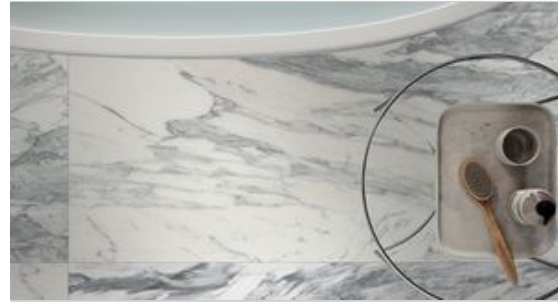

PRODUCT
ROYAL STONEWORKS 24X48 REGAL WHITE VEIN
POLISHED

24"x48" | Porcelain | Tile

ROOM SCENES

TECHNICAL DATA

CODE: QUSW-RW-6P
NAME: Royal Stoneworks 24X48 Regal White Vein Polished
SERIES: Royal Stoneworks
SIZE: 24"x48"
FINISH: Polished
LOOK: Stone Look
EDGE: Rectified
FAMILY: Tile
FROST RESISTANCE: Yes
SHADE VARIATION: V3
STYLE: Contemporary
SUITABLE FOR: Indoor|Shower
TYPOLOGY: Porcelain
TYPE OF PIECE: Field Tile
USE: Floor and Wall