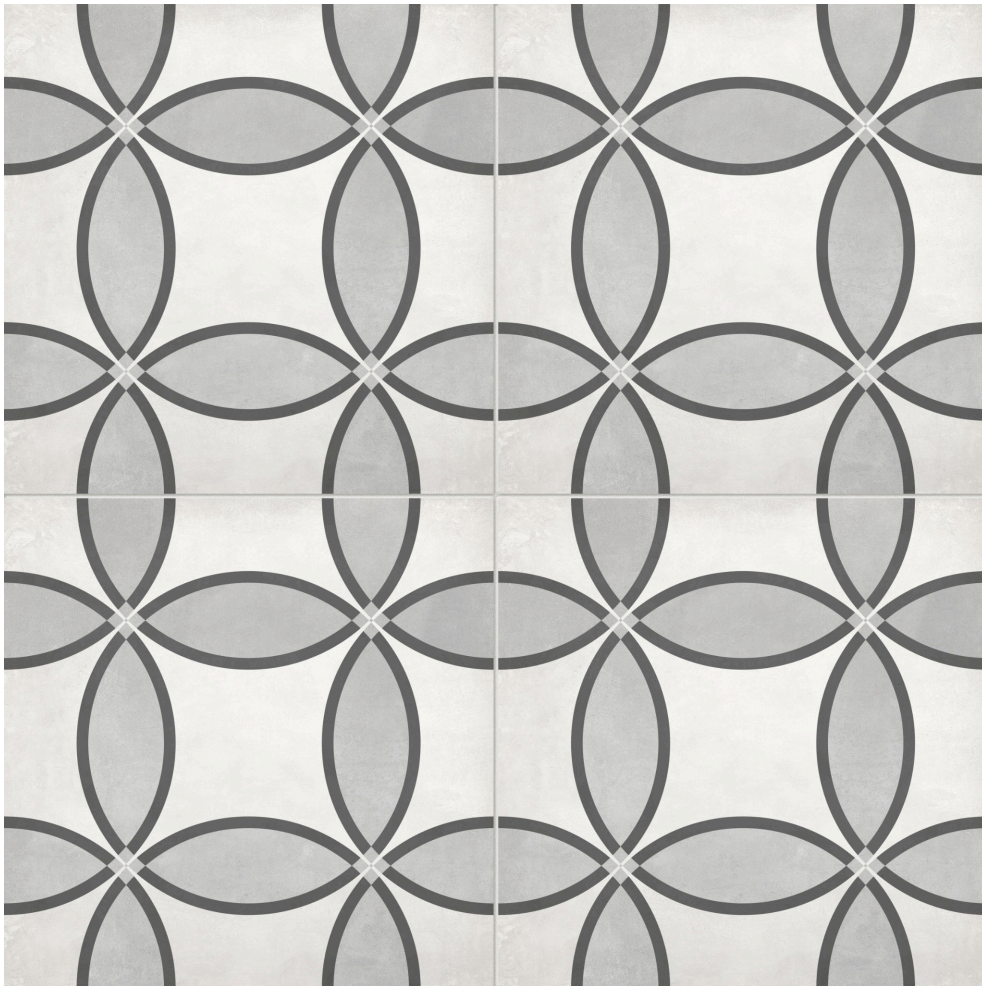

PRODUCT

FORM 8X8 ICE ZENITH

8"x8" | Pressed Glazed Porcelain | Tile

TECHNICAL DATA

CODE: AC4500-07550
NAME: Form 8x8 Ice Zenith
SERIES: Form AC
SIZE: 8"x8"
FINISH: Matte
LOOK: Patterned Tiles
BREAKING STRENGTH: $\geq 310 \geq 1300$
CHEMICAL RESISTANCE: CLASS A
DCOF: ≥ 0.55
FAMILY: Tile
FROST RESISTANCE: Yes
PEI: 4
SHADE VARIATION: V2/V3/V4
SUITABLE FOR: Indoor| Outdoor
TYPOLOGY: Pressed Glazed Porcelain
THICKNESS: 9mm
TYPE OF PIECE: Field Tile
USE: Floor and Wall
NOTES: This product is special order and cannot be cancelled, returned, or refunded.