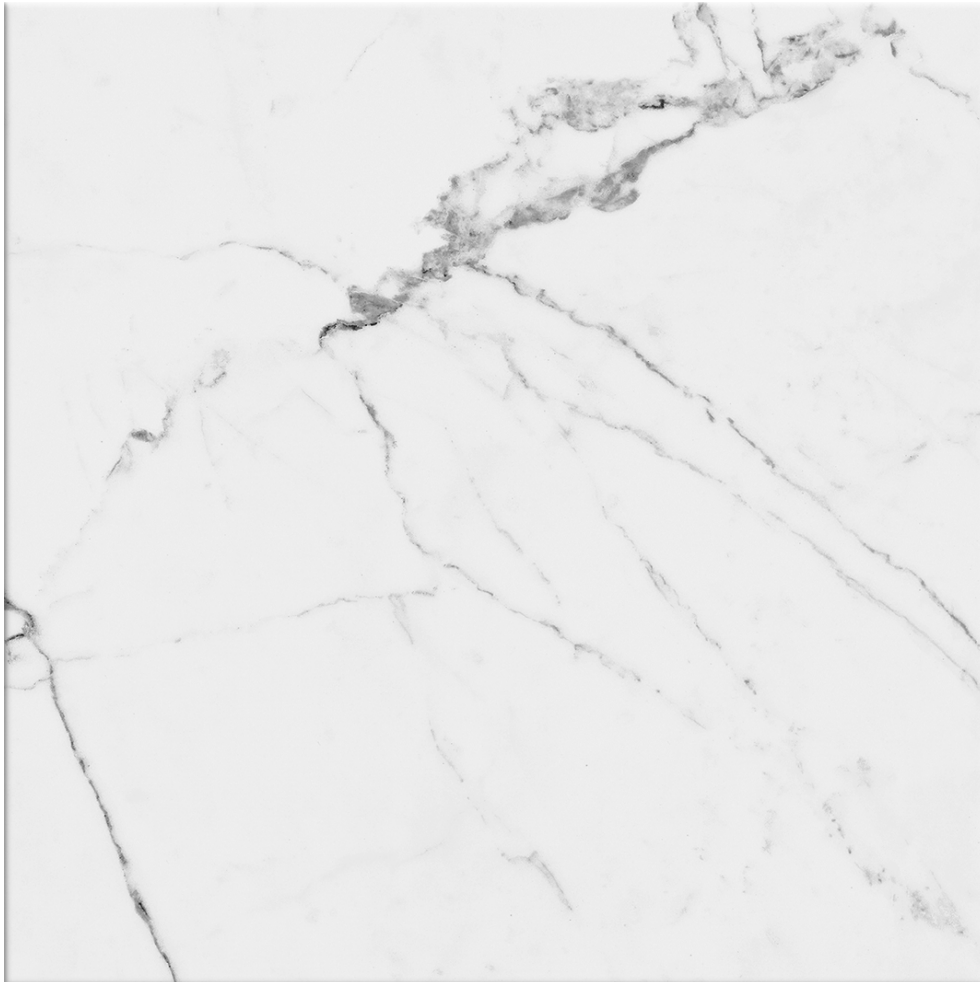

PRODUCT

OBSESSION 10X10 STATUARIO

10"x10" | Glazed Porcelain | Tile

ROOM SCENES

TECHNICAL DATA

CODE: QUOB-ST-3
NAME: Obsession 10x10 Statuario
SERIES: Obsession
SIZE: 10"x10"
FINISH: Matt
LOOK: Marble Look
BREAKING STRENGTH: ≥ 1300 N
CHEMICAL RESISTANCE: GA GLA GHA
DCOF: > 0.42
FAMILY: Tile
FROST RESISTANCE: Yes
MOHS: 6
PEI: 4
R VALUE: R9
SHADE VARIATION: V1
STAIN RESISTANCE: 5
STYLE: Classic
SUITABLE FOR: Backsplash|Indoor|Shower
TYPOLOGY: Glazed Porcelain
THICKNESS: 9 mm
TYPE OF PIECE: Field Tile
USE: Floor and Wall
NOTES: 22 graphic variations