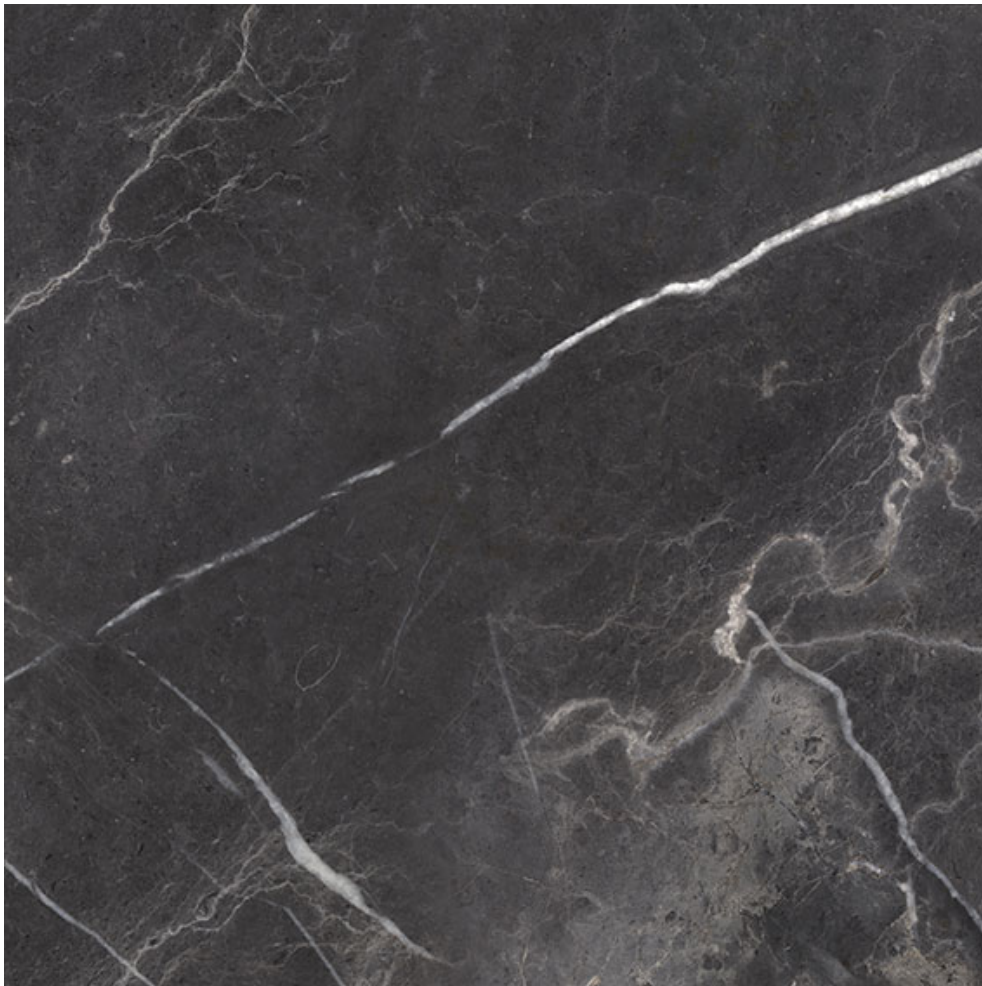

PRODUCT

ROYAL STONEWORKS 24X24 TUSCAN FORGE VEIN HONED

24"x24" | Porcelain | Tile

TECHNICAL DATA

CODE: QUSW-TF-4H
NAME: Royal Stoneworks 24X24 Tuscan Forge Vein Honed
SERIES: Royal Stoneworks
SIZE: 24"x24"
FINISH: Honed
LOOK: Stone Look
EDGE: Rectified
FAMILY: Tile
FROST RESISTANCE: Yes
SHADE VARIATION: V3
STYLE: Contemporary
SUITABLE FOR: Indoor|Shower
TYPOLOGY: Porcelain
TYPE OF PIECE: Field Tile
USE: Floor and Wall