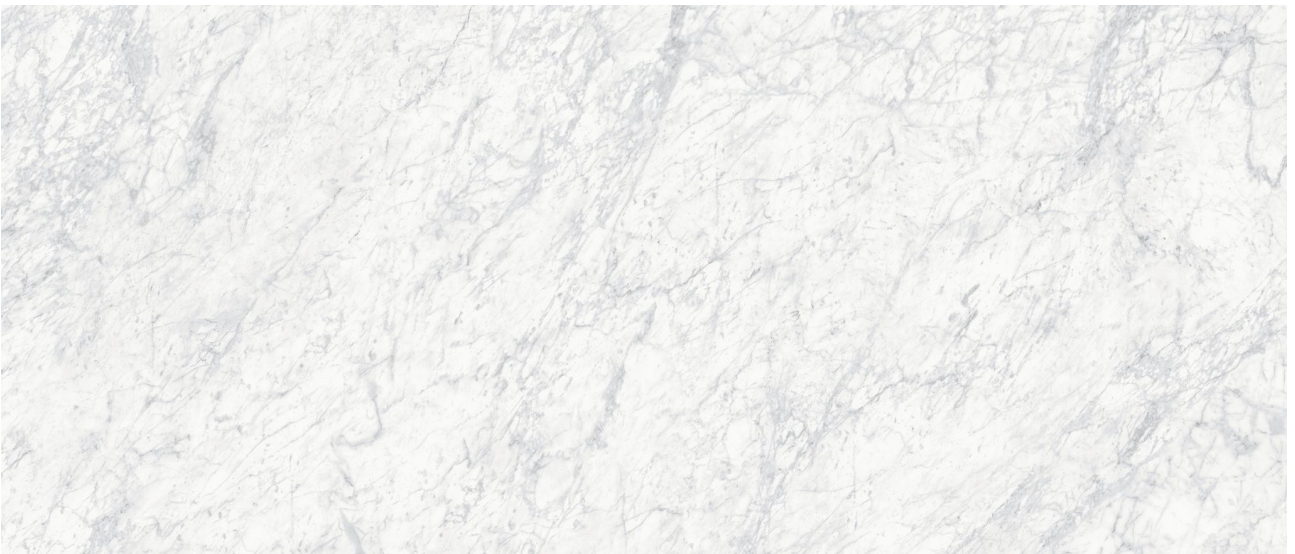

---

**PRODUCT**  
**ROYAL STONEWORKS 48X110 OLD WORLD BIANCO**  
**HONED**

---

48"x110" | Sintered Slab | Tile

**TECHNICAL DATA**

CODE: QUSW-OW-2H  
NAME: Royal Stoneworks 48X110 Old World Bianco Honed  
SERIES: Royal Stoneworks  
SIZE: 48"x110"  
FINISH: Honed  
LOOK: Stone Look  
EDGE: Rectified  
FAMILY: Tile  
FROST RESISTANCE: Yes  
SHADE VARIATION: V3  
STYLE: Contemporary  
SUITABLE FOR: Indoor|Shower  
TYPOLOGY: Sintered Slab  
TYPE OF PIECE: Field Tile  
USE: Floor and Wall