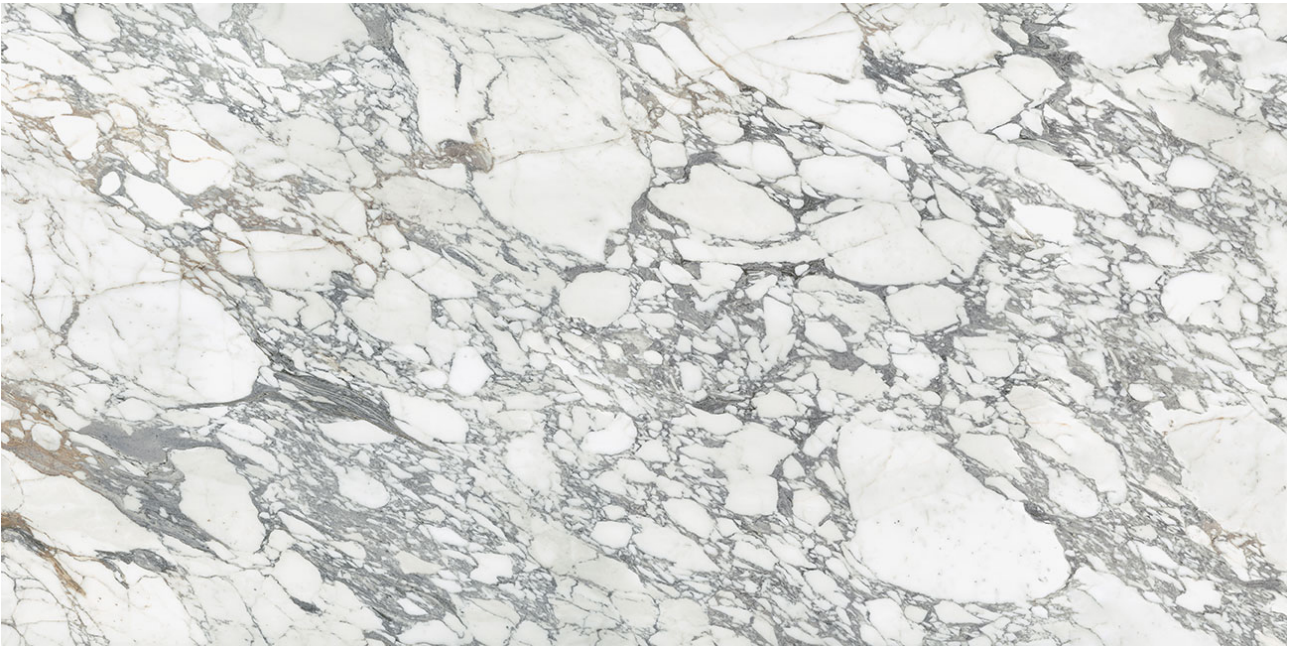

PRODUCT

**ROYAL STONEWORKS 63X126 ITALIAN ARABESCATO
HONED**

63"x126" | Sintered Slab | Tile

TECHNICAL DATA

CODE: QUSW-IA-1H
NAME: Royal Stoneworks 63X126 Italian Arabescato Honed
SERIES: Royal Stoneworks
SIZE: 63"x126"
FINISH: Honed
LOOK: Stone Look
EDGE: Rectified
FAMILY: Tile
FROST RESISTANCE: Yes
SHADE VARIATION: V3
STYLE: Contemporary
SUITABLE FOR: Indoor|Shower
TYPOLOGY: Sintered Slab
TYPE OF PIECE: Field Tile
USE: Floor and Wall