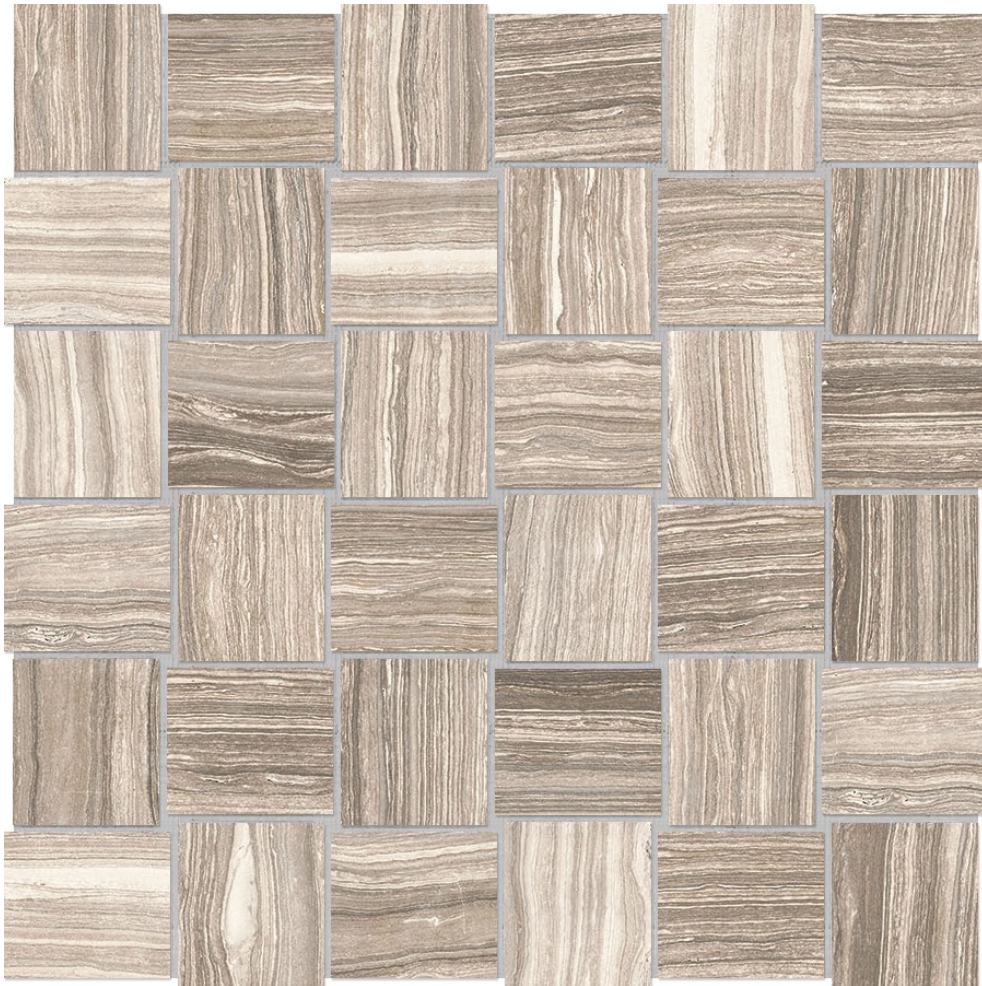

PRODUCT
2X2 CLAY BASKETWEAVE

12"x12" | Glazed Porcelain | Tile

TECHNICAL DATA

CODE: AC4501-00830

NAME: 2x2 Clay Basketweave

SERIES: Eramosa

SIZE: 12"x12"

FINISH: Matt

LOOK: Marble Look

FAMILY: Tile

FROST RESISTANCE: Yes

MOSAIC TYPE: Mesh-Mounted

PEI: 4

STYLE: Contemporary

SUITABLE FOR: Indoor

TPOLOGY: Glazed Porcelain