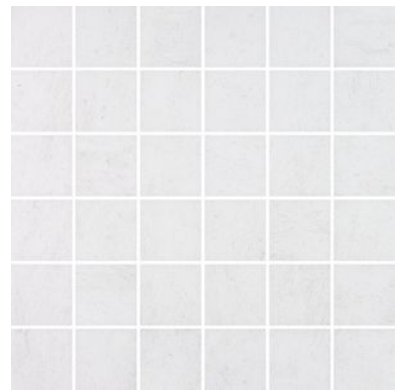

# **SERIES CINQ**

---

| Glazed Porcelain | Pressed Glazed Porcelain | Concrete

Contemporary tiles in a palette of earthy colors.

**PRODUCTS**

**Cinq 13x13 Black**  
 13"x13" | Pressed Glazed Porcelain

**Cinq 13x13 Grey**  
 13"x13" | Pressed Glazed Porcelain

**Cinq 13x13 White**  
 13"x13" | Pressed Glazed Porcelain

**Cinq 2x2 Black**  
 12"x12" | Glazed Porcelain

**Cinq 2x2 Grey**  
 12"x12" | Glazed Porcelain

**Cinq 2x2 White**  
 12"x12" | Glazed Porcelain