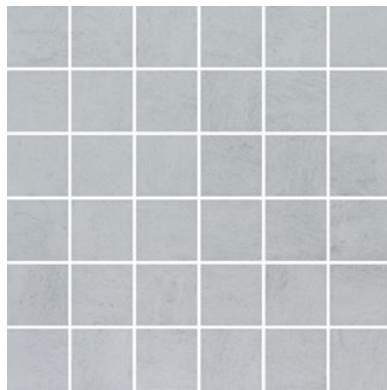

# **SERIES CINQ**

---

| Glazed Porcelain | Pressed Glazed Porcelain | Concrete

Contemporary tiles in a palette of earthy colors.

**PRODUCTS**

**Cinq 13x13 Black**  
 13"x13" | Pressed Glazed Porcelain

**Cinq 13x13 Grey**  
 13"x13" | Pressed Glazed Porcelain

**Cinq 13x13 White**  
 13"x13" | Pressed Glazed Porcelain

**Cinq 2x2 Black**  
 12"x12" | Glazed Porcelain

**Cinq 2x2 Grey**  
 12"x12" | Glazed Porcelain

**Cinq 2x2 White**  
 12"x12" | Glazed Porcelain