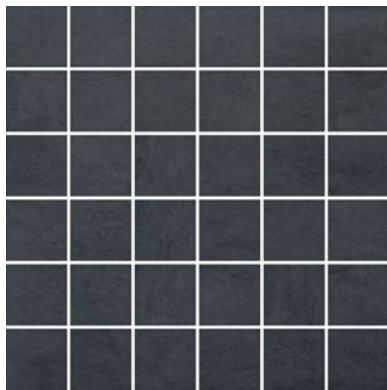

# **SERIES CINQ**

---

| Glazed Porcelain | Pressed Glazed Porcelain | Concrete

Contemporary tiles in a palette of earthy colors.

**PRODUCTS**

**Cinq 13x13 Black**  
 13"x13" | Pressed Glazed Porcelain

**Cinq 13x13 Grey**  
 13"x13" | Pressed Glazed Porcelain

**Cinq 13x13 White**  
 13"x13" | Pressed Glazed Porcelain

**Cinq 2x2 Black**  
 12"x12" | Glazed Porcelain

**Cinq 2x2 Grey**  
 12"x12" | Glazed Porcelain

**Cinq 2x2 White**  
 12"x12" | Glazed Porcelain

**Cinq 8x10 Black**  
 8"x10" | Pressed Glazed Porcelain

**Cinq 8x10 Grey**  
 8"x10" | Pressed Glazed Porcelain

**Cinq 8x10 White**  
 8"x10" | Pressed Glazed Porcelain

**Cinq 3x8 Black Bullnose**  
 3"x8" | Glazed Porcelain