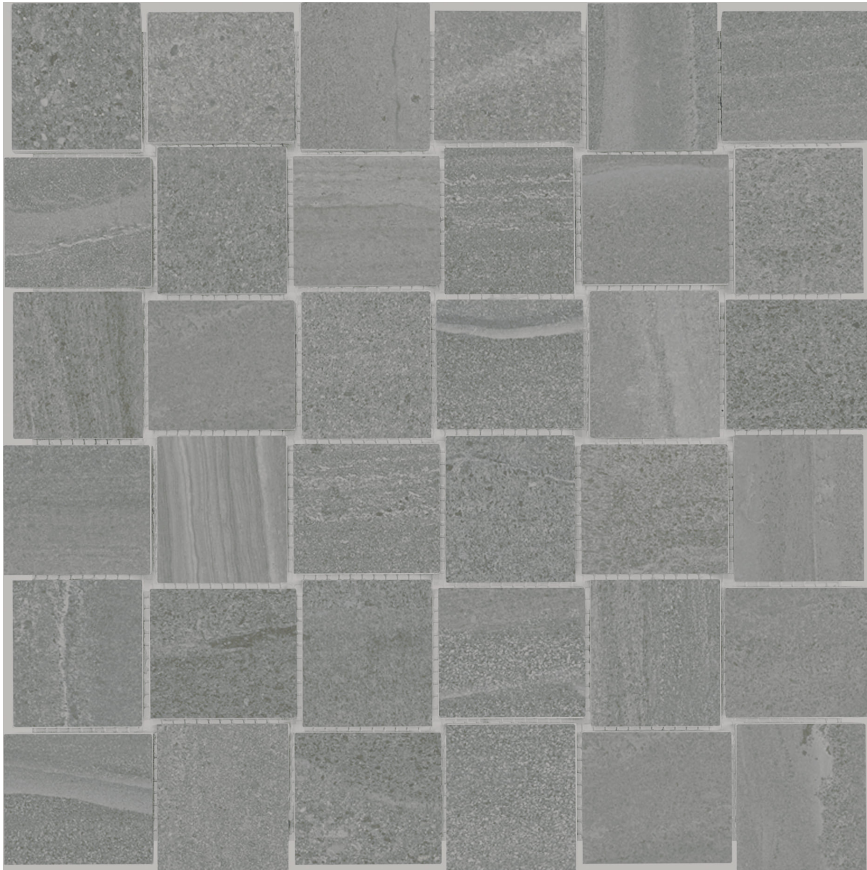

PRODUCT

DAVENPORT 2X2 MICA

12"x12" | Pressed Glazed Porcelain | Tile

TECHNICAL DATA

CODE: AC4501-00810
NAME: Davenport 2x2 Mica
SERIES: Davenport
SIZE: 12"x12"
FINISH: Matte
LOOK: Stone Look
BREAKING STRENGTH: $\geq 350 \geq 1500$
CHEMICAL RESISTANCE: CLASS B/CLASS A
DCOF: ≥ 0.50
FAMILY: Tile
FROST RESISTANCE: Yes
PEI: 4
SHADE VARIATION: V3
SUITABLE FOR: Indoor| Outdoor
TYPOLOGY: Pressed Glazed Porcelain
THICKNESS: 8.4mm
TYPE OF PIECE: Mosaic
USE: Floor and Wall
NOTES: This product is special order and cannot be cancelled, returned, or refunded.