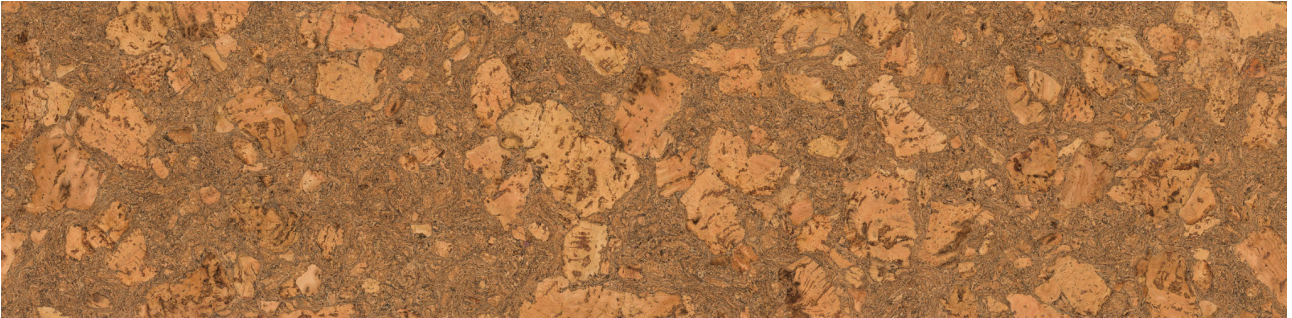

PRODUCT

CORK CLICK CAPRI

12"x48,6" | HDF | Waterproof Flooring

DETAILS

ROOM SCENES

TECHNICAL DATA

CODE: LCCORK202009

NAME: Cork Click Capri

SERIES: True Earth Cork Click

SIZE: 12"x48,6"

FINISH: Matt

LOOK: Wood Look

CLICK SYSTEM: UNICLIC system

COMMERCIAL WARRANTY: Class 33

CORE BOARD THICKNESS: 7 mm

FAMILY: Waterproof Flooring

PAD THICKNESS: 1 mm

PAD TYPE: Cork Underlayment

RESIDENTIAL WARRANTY: Class 23

STYLE: Contemporary

SUITABLE FOR: Indoor

SURFACE TEXTURE: Cork

TYPOLOGY: HDF

TYPE OF PIECE: Field Tile