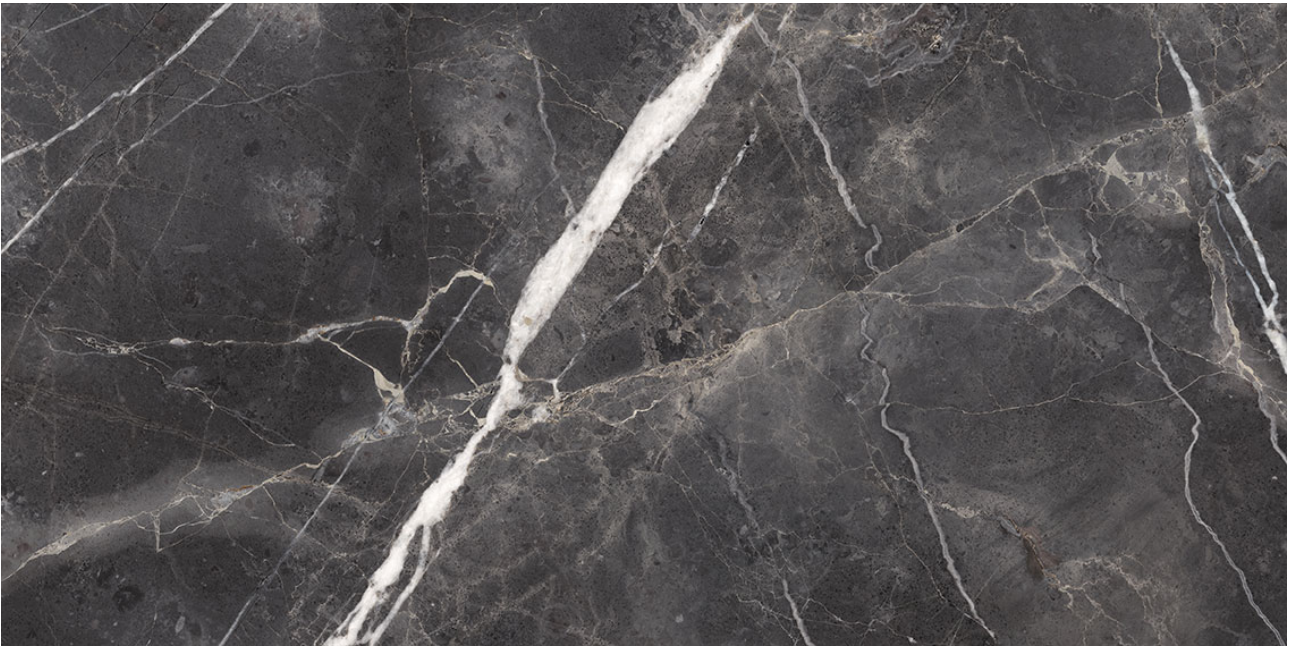

---

**PRODUCT**

**ROYAL STONEWORKS 24X48 TUSCAN FORGE VEIN**

**POLISHED**

---

24"x48" | Porcelain | Tile

**TECHNICAL DATA**

CODE: QUSW-TF-6P  
NAME: Royal Stoneworks 24X48 Tuscan Forge Vein Polished  
SERIES: Royal Stoneworks  
SIZE: 24"x48"  
FINISH: Polished  
LOOK: Stone Look  
EDGE: Rectified  
FAMILY: Tile  
FROST RESISTANCE: Yes  
SHADE VARIATION: V3  
STYLE: Contemporary  
SUITABLE FOR: Indoor|Shower  
TYPOLOGY: Porcelain  
TYPE OF PIECE: Field Tile  
USE: Floor and Wall