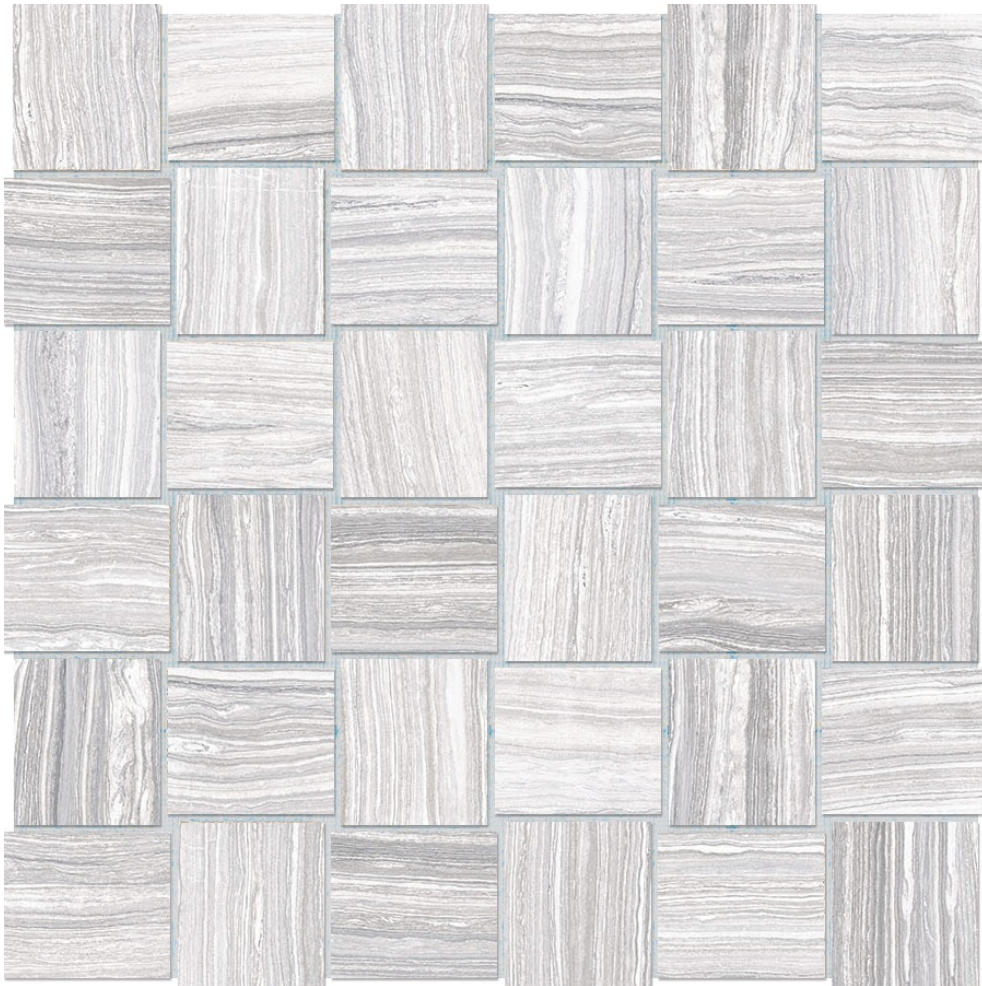

PRODUCT
2X2 ICE BASKETWEAVE

12"x12" | Glazed Porcelain | Tile

TECHNICAL DATA

CODE: AC4501-00840

NAME: 2x2 Ice Basketweave

SERIES: Eramosa

SIZE: 12"x12"

FINISH: Matt

LOOK: Marble Look

FAMILY: Tile

FROST RESISTANCE: Yes

MOSAIC TYPE: Mesh-Mounted

PEI: 4

STYLE: Contemporary

SUITABLE FOR: Indoor

TPOLOGY: Glazed Porcelain