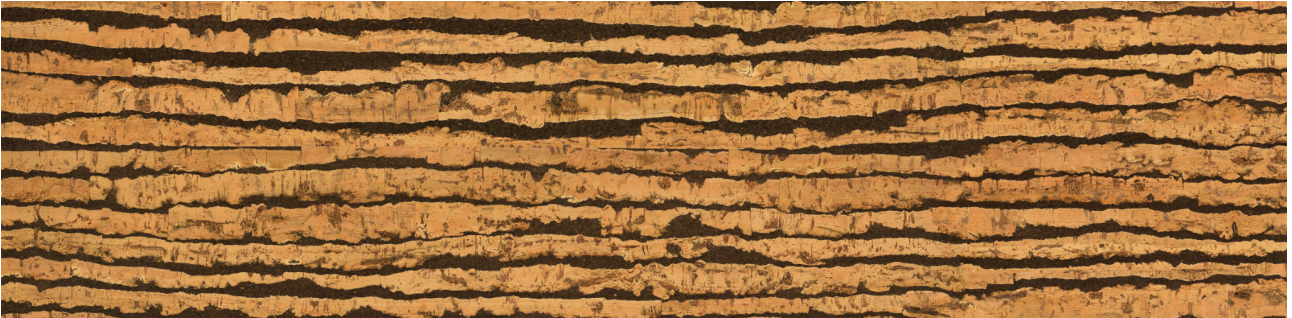

PRODUCT

CORK CLICK LANZAROTE

12"x48,6" | HDF | Waterproof Flooring

TECHNICAL DATA

CODE: LCCORK202011

NAME: Cork Click Lanzarote

SERIES: True Earth Cork Click

SIZE: 12"x48,6"

FINISH: Matt

LOOK: Wood Look

CLICK SYSTEM: UNICLIC system

COMMERCIAL WARRANTY: Class 33

CORE BOARD THICKNESS: 7 mm

FAMILY: Waterproof Flooring

PAD THICKNESS: 1 mm

PAD TYPE: Cork Underlayment

RESIDENTIAL WARRANTY: Class 23

STYLE: Contemporary

SUITABLE FOR: Indoor

SURFACE TEXTURE: Cork

TYPOLOGY: HDF

TYPE OF PIECE: Field Tile

TOTAL THICKNESS: 10 mm

USE: Floor only