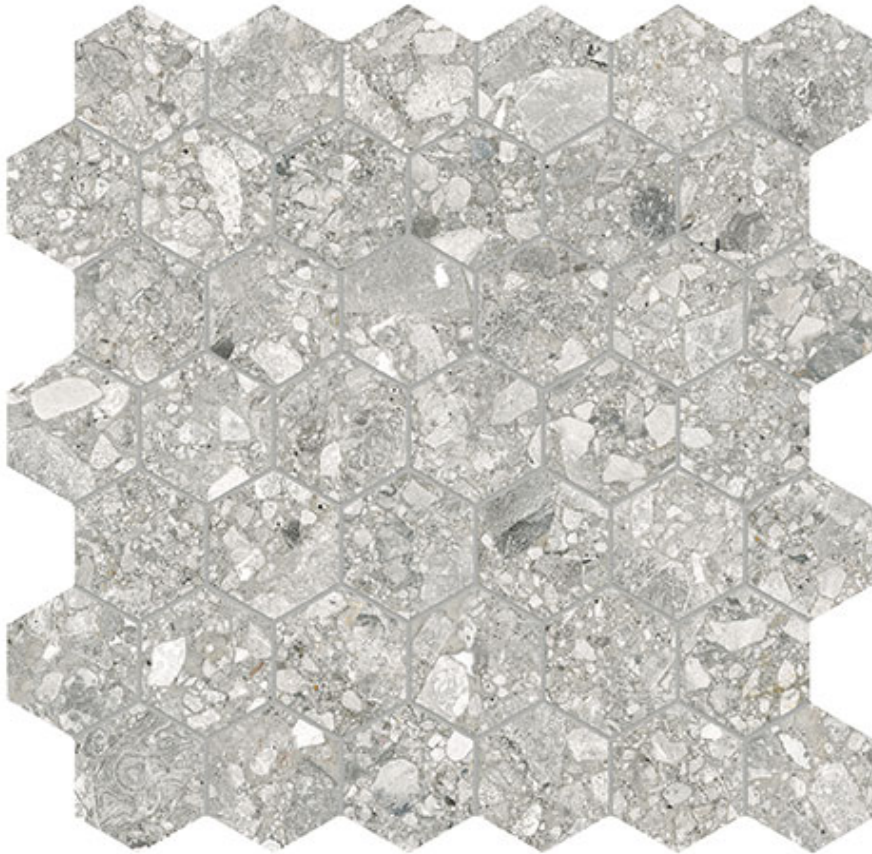

PRODUCT

ROYAL STONEWORKS 2\'' REGAL FOSSIL VEIN HEX

12"x12" | Porcelain | Tile

TECHNICAL DATA

CODE: QUSW-RF-HX
NAME: Royal Stoneworks 2" Regal Fossil Vein Hex
SERIES: Royal Stoneworks
SIZE: 12"x12"
FINISH: Matt
LOOK: Stone Look
FAMILY: Tile
MOSAIC TYPE: 2"x2"
SHADE VARIATION: V3
STYLE: Contemporary
SUITABLE FOR: Indoor|Shower
TYPOLOGY: Porcelain
TYPE OF PIECE: Mosaic
USE: Floor and Wall