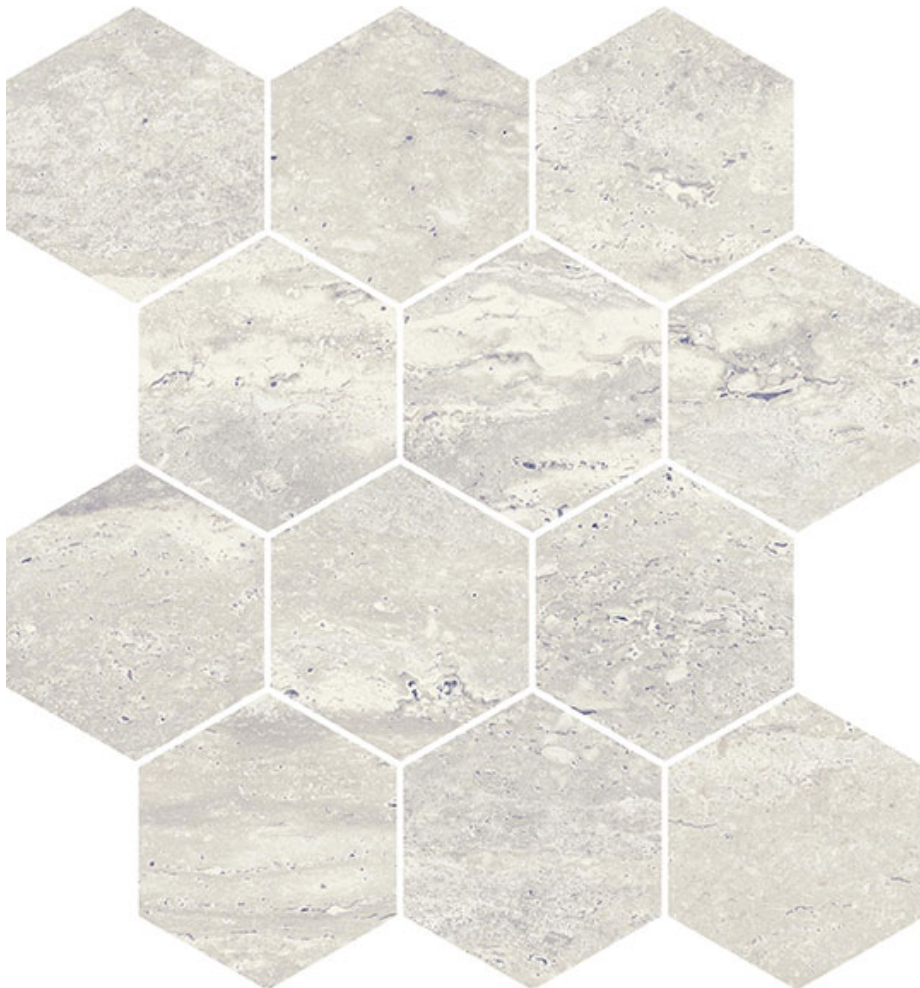

---

**PRODUCT**

**SATURNIA 3X3 HEX ROMAN MATTE**

---

9"x11" | Porcelain | Tile

**GRAPHIC VARIETY**

## ROOM SCENES

**TECHNICAL DATA**

CODE: QUSA-RO-HM  
NAME: Saturnia 3x3 Hex Roman Matte  
SERIES: Saturnia  
SIZE: 9"x11"  
FINISH: Matt  
LOOK: Marble Look  
CHEMICAL RESISTANCE: Not affected  
DCOF:  $\geq 0.42$  Wet  
EDGE: Rectified  
FAMILY: Tile  
FROST RESISTANCE: Yes  
MOSAIC TYPE: 3"x3"  
STAIN RESISTANCE: Not affected  
STYLE: Contemporary  
TYPOLOGY: Porcelain  
THICKNESS: 8  
TYPE OF PIECE: Mosaic  
USE: Floor and Wall  
NOTES: Proudly made in the USA