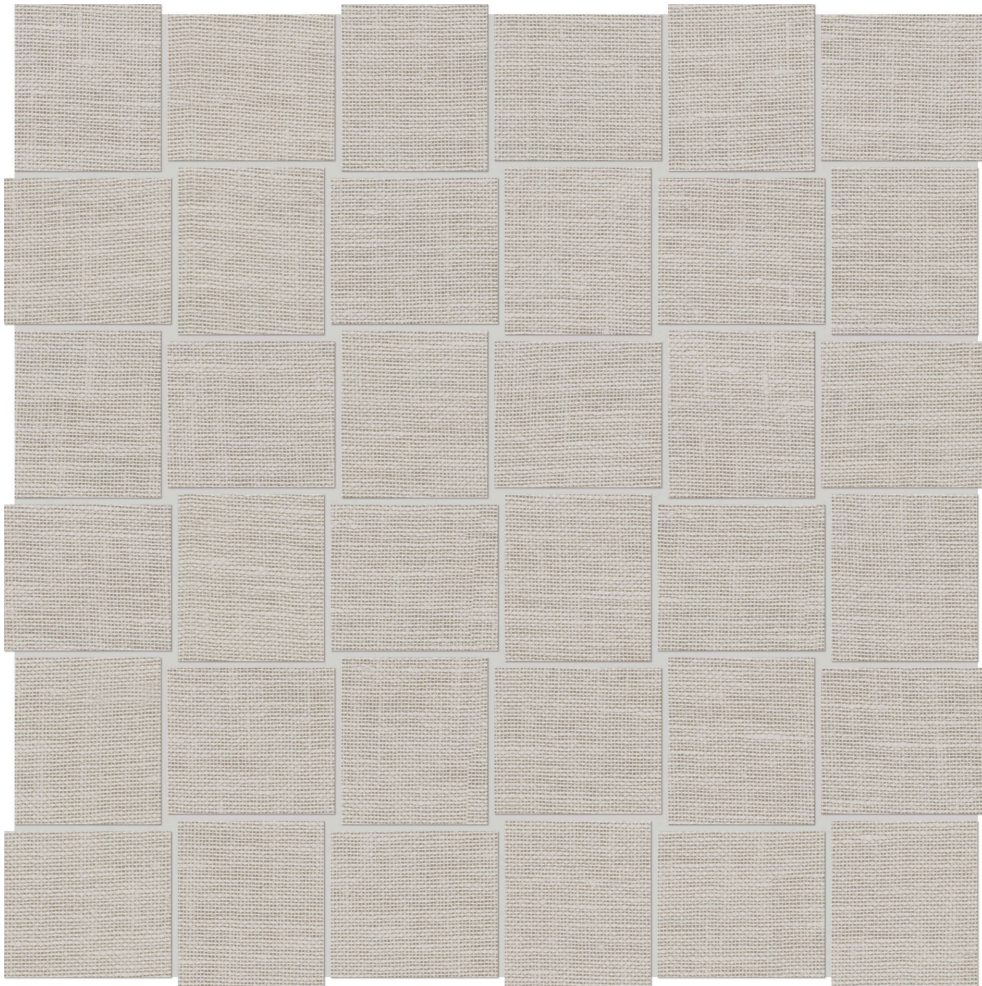

PRODUCT

FABRIKA 2X2 BASKETWEAVE DAMASCUS SILK MATTE

12"x12" | Porcelain | Tile

TECHNICAL DATA

CODE: QUFA-DA-2X2
NAME: Fabrika 2X2 Basketweave Damascus Silk Matte
SERIES: Fabrika
SIZE: 12"x12"
FINISH: Matt
LOOK: Textured Look
FAMILY: Tile
FROST RESISTANCE: Yes
MOSAIC TYPE: 2"x2"
SHADE VARIATION: V1
STYLE: Contemporary
SUITABLE FOR: Backsplash| Indoor | Shower
TYPOLOGY: Porcelain
TYPE OF PIECE: Mosaic
USE: Floor and Wall