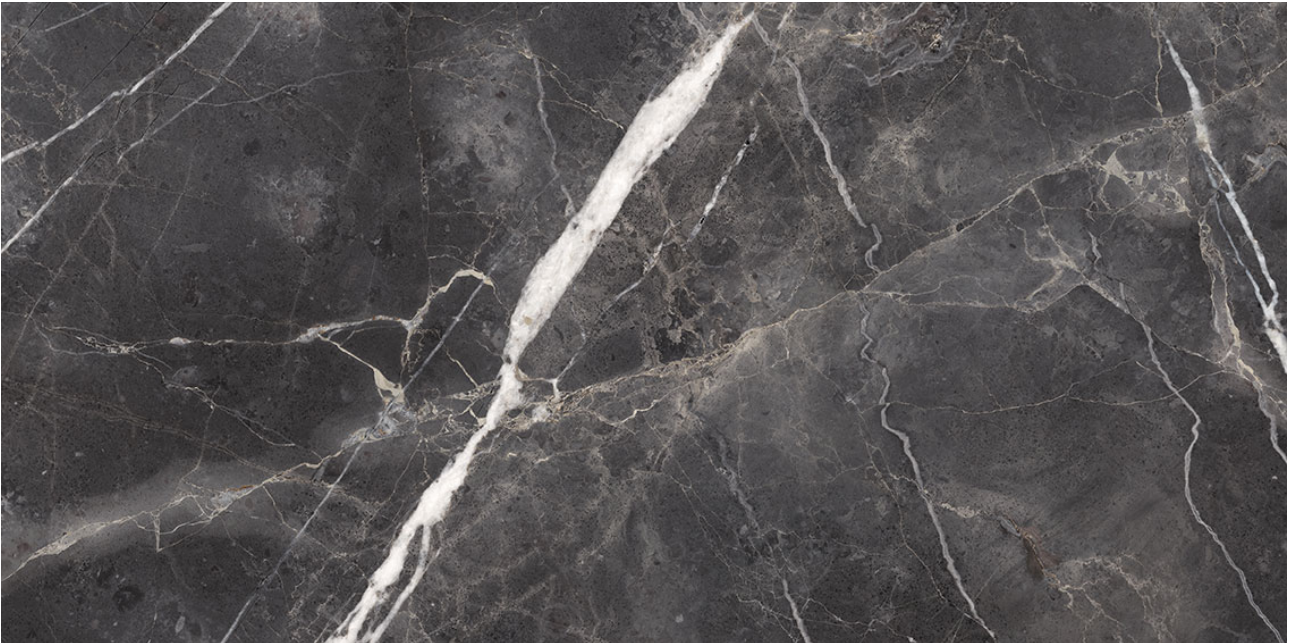

# ROYAL STONEWORKS 24X48 TUSCAN FORGE VEIN HONED

---

24"x48" | Porcelain | Tile

**TECHNICAL DATA**

CODE: QUSW-TF-6H  
NAME: Royal Stoneworks 24X48 Tuscan Forge Vein Honed  
SERIES: Royal Stoneworks  
SIZE: 24"x48"  
FINISH: Honed  
LOOK: Stone Look  
EDGE: Rectified  
FAMILY: Tile  
FROST RESISTANCE: Yes  
SHADE VARIATION: V3  
STYLE: Contemporary  
SUITABLE FOR: Indoor|Shower  
TYPOLOGY: Porcelain  
TYPE OF PIECE: Field Tile  
USE: Floor and Wall