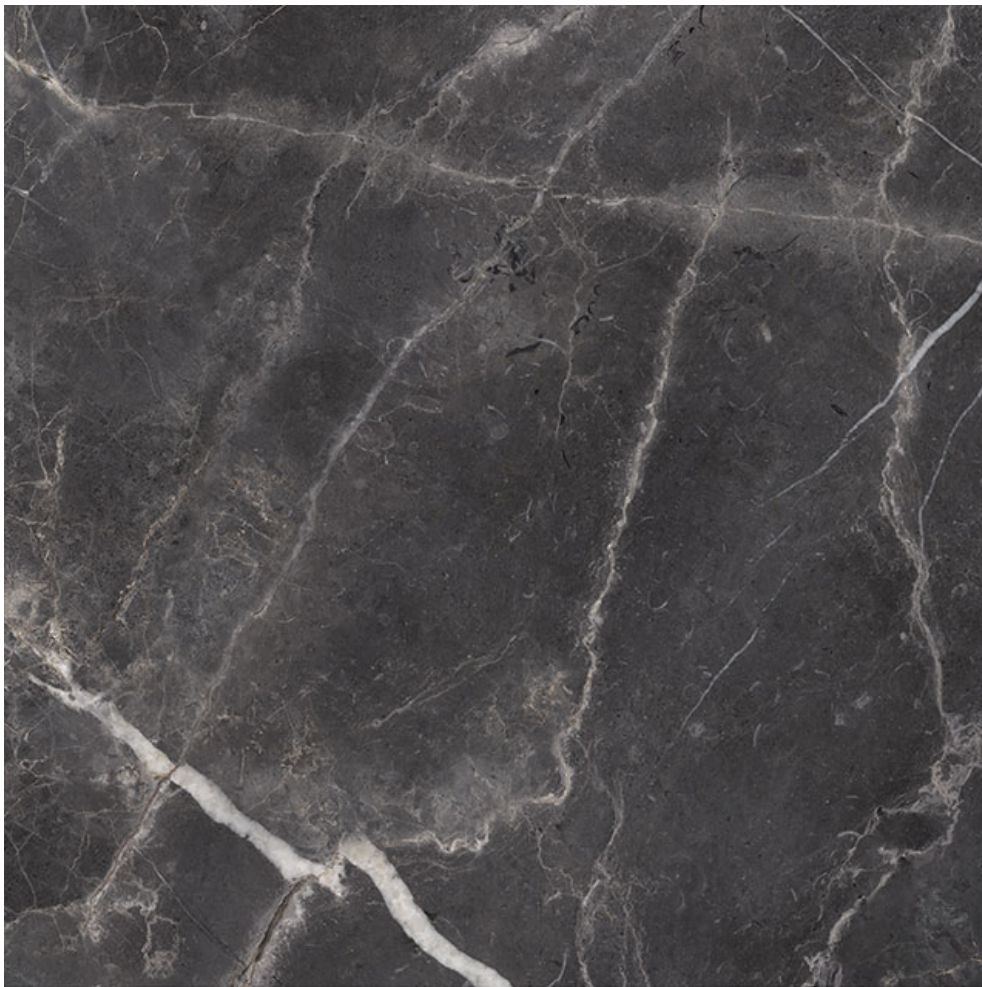

---

**PRODUCT**

**ROYAL STONEWORKS 36X36 TUSCAN FORGE VEIN**

**POLISHED**

---

36"x36" | Porcelain | Tile

**TECHNICAL DATA**

CODE: QUSW-TF-7P  
NAME: Royal Stoneworks 36X36 Tuscan Forge Vein Polished  
SERIES: Royal Stoneworks  
SIZE: 36"x36"  
FINISH: Polished  
LOOK: Stone Look  
EDGE: Rectified  
FAMILY: Tile  
FROST RESISTANCE: Yes  
SHADE VARIATION: V3  
STYLE: Contemporary  
SUITABLE FOR: Indoor|Shower  
TYPOLOGY: Porcelain  
TYPE OF PIECE: Field Tile  
USE: Floor and Wall