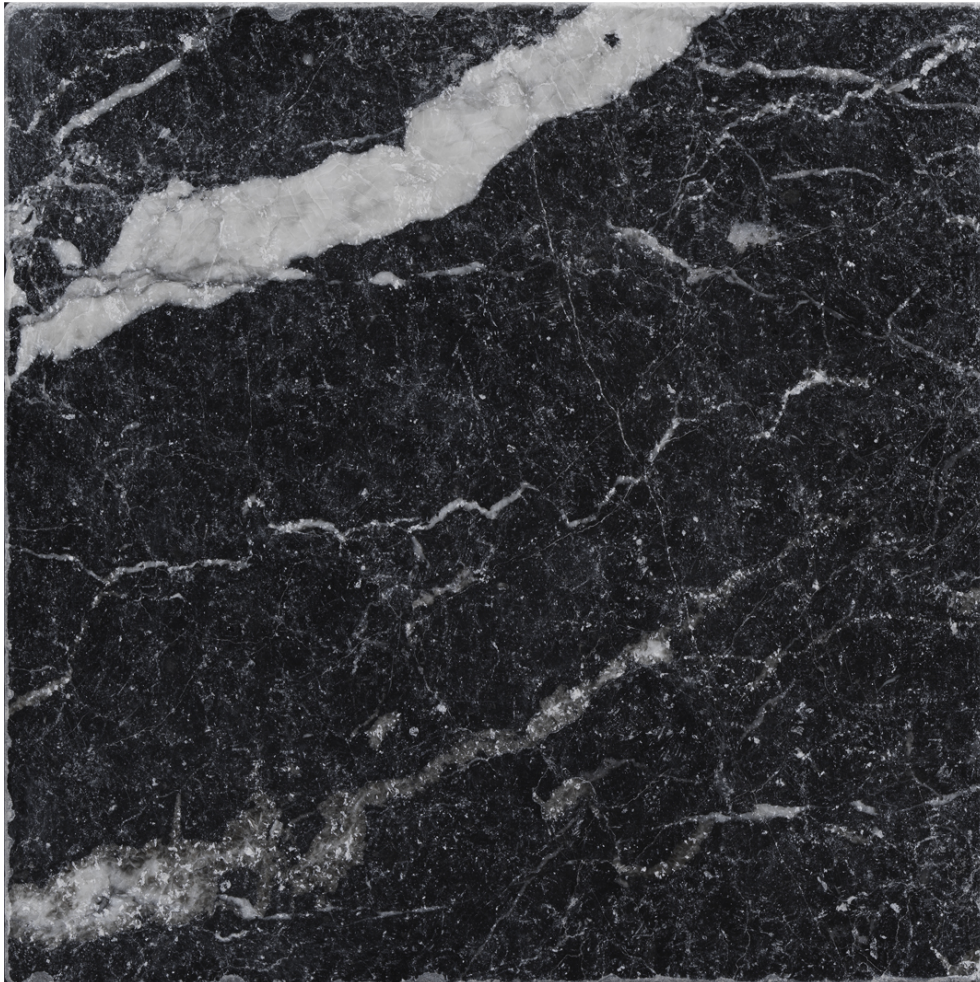

PRODUCT

OBSESSION 10X10 NERO

10"x10" | Glazed Porcelain | Tile

ROOM SCENES

TECHNICAL DATA

CODE: QUOB-NE-3
NAME: Obsession 10x10 Nero
SERIES: Obsession
SIZE: 10"x10"
FINISH: Matt
LOOK: Marble Look
BREAKING STRENGTH: ≥ 1300 N
CHEMICAL RESISTANCE: GA GLA GHA
DCOF: > 0.42
FAMILY: Tile
FROST RESISTANCE: Yes
MOHS: 6
PEI: 3
R VALUE: R9
SHADE VARIATION: V1
STAIN RESISTANCE: 5
STYLE: Classic
SUITABLE FOR: Backsplash|Indoor|Shower
TYPOLOGY: Glazed Porcelain
THICKNESS: 9 mm
TYPE OF PIECE: Field Tile
USE: Floor and Wall
NOTES: 22 graphic variations