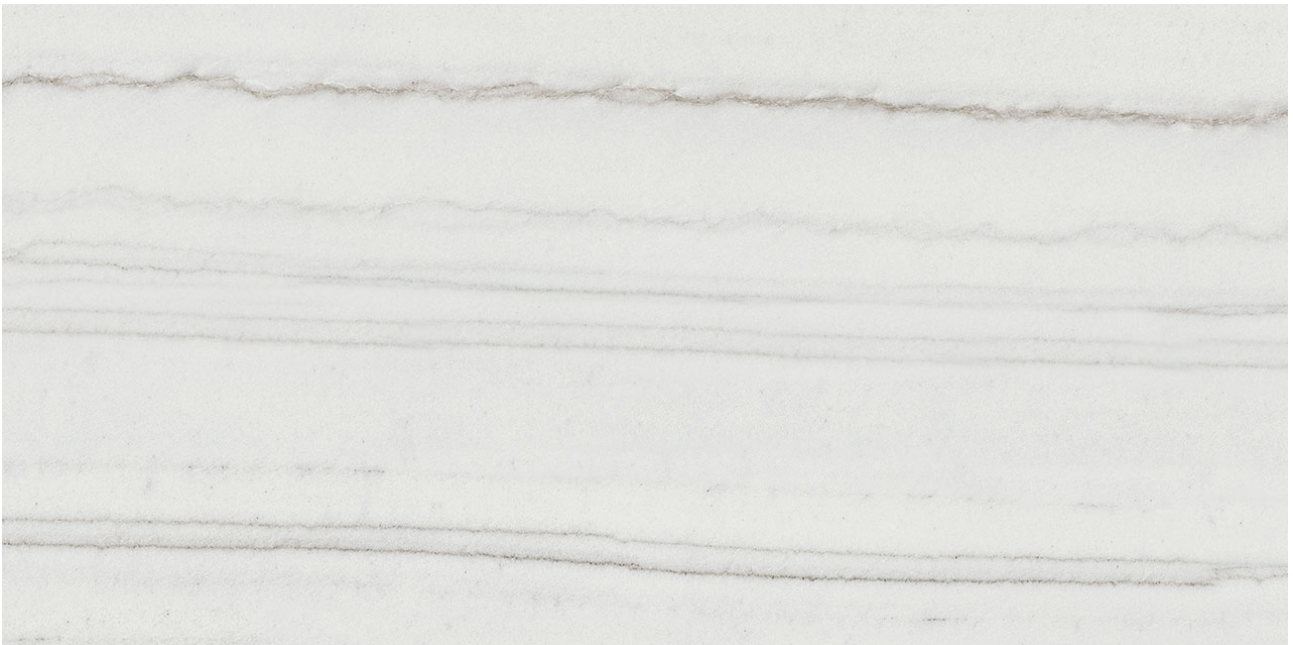

PRODUCT

ROYAL STONWORKS 12X24 TUSCAN WHITE VEIN HONED

12"x24" | Porcelain | Tile

TECHNICAL DATA

CODE: QUSW-TW-5H
NAME: Royal Stoneworks 12X24 Tuscan White Vein Honed
SERIES: Royal Stoneworks
SIZE: 12"x24"
FINISH: Honed
LOOK: Stone Look
EDGE: Rectified
FAMILY: Tile
FROST RESISTANCE: Yes
STYLE: Contemporary
SUITABLE FOR: Indoor|Shower
TYPOLOGY: Porcelain
TYPE OF PIECE: Field Tile
USE: Floor and Wall