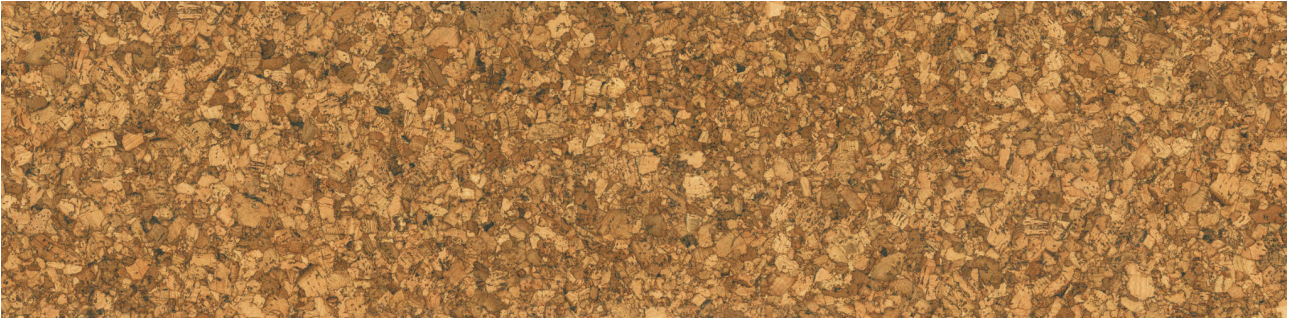

# **CORK CLICK PICO**

---

12"x48,6" | HDF | Waterproof Flooring

ROOM SCENES

---

## TECHNICAL DATA

CODE: LCCORK202010

NAME: Cork Click Pico

SERIES: True Earth Cork Click

SIZE: 12"x48,6"

FINISH: Matt

LOOK: Wood Look

CLICK SYSTEM: UNICLIC system

SURFACE TEXTURE: Cork

TYPOLOGY: HDF

TYPE OF PIECE: Field Tile

TOTAL THICKNESS: 10 mm

USE: Floor only

NOTES: These SKUs are special order and take approximately two weeks to deliver

**PACKING**

Size	Product type	BOX			PALLET		
		pcs	sqft	lb	boxes	sqft	lb
12"x48,6"	Field Tile	5	20.26		54		