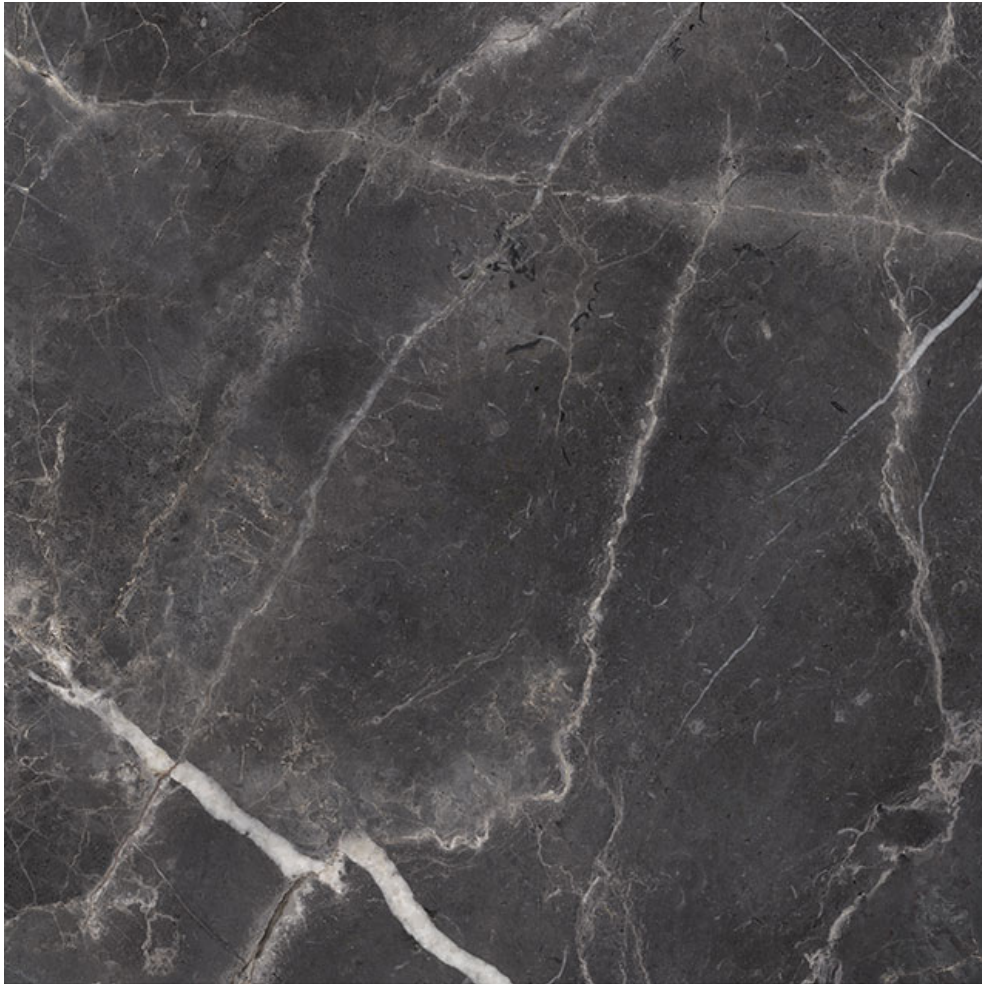

PRODUCT

ROYAL STONEWORKS 36X36 TUSCAN FORGE VEIN HONED

36"x36" | Porcelain | Tile

TECHNICAL DATA

CODE: QUSW-TF-7H
NAME: Royal Stoneworks 36X36 Tuscan Forge Vein Honed
SERIES: Royal Stoneworks
SIZE: 36"x36"
FINISH: Honed
LOOK: Stone Look
EDGE: Rectified
FAMILY: Tile
FROST RESISTANCE: Yes
SHADE VARIATION: V3
STYLE: Contemporary
SUITABLE FOR: Indoor|Shower
TYPOLOGY: Porcelain
TYPE OF PIECE: Field Tile
USE: Floor and Wall