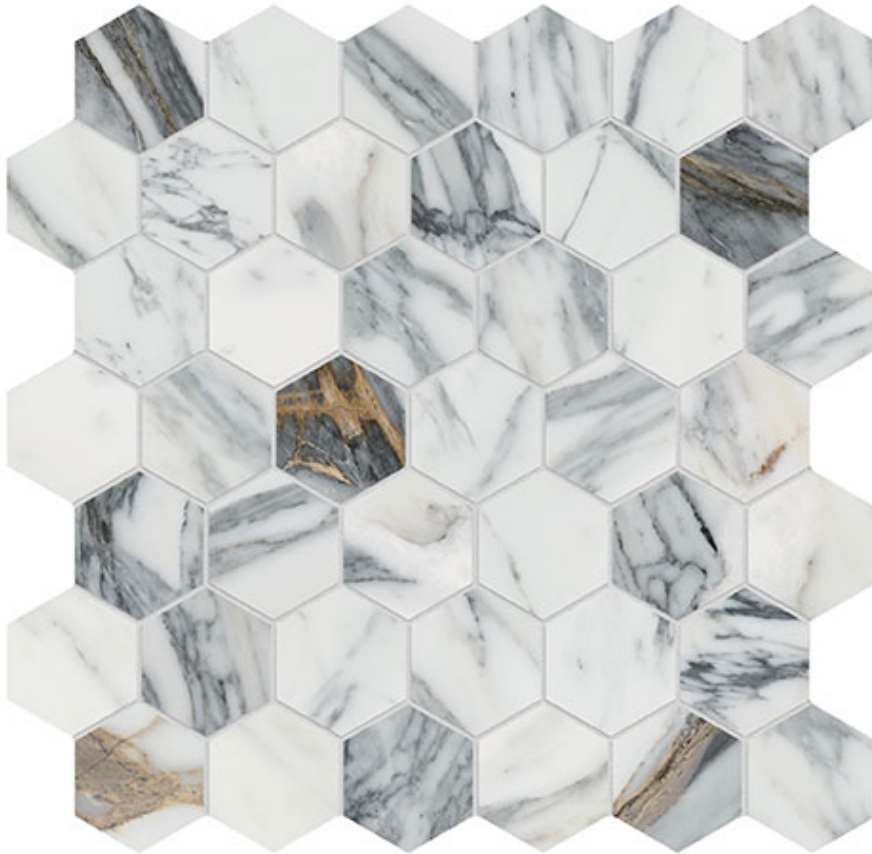

PRODUCT

ROYAL STONEWORKS 2\ " REGAL WHITE VEIN HEX

12"x12" | Porcelain | Tile

TECHNICAL DATA

CODE: QUSW-RW-HX
NAME: Royal Stoneworks 2" Regal White Vein Hex
SERIES: Royal Stoneworks
SIZE: 12"x12"
FINISH: Honed
LOOK: Stone Look
FAMILY: Tile
MOSAIC TYPE: 2"x2"
SHADE VARIATION: V3
STYLE: Contemporary
SUITABLE FOR: Indoor|Shower
TYPOLOGY: Porcelain
TYPE OF PIECE: Mosaic
USE: Floor and Wall