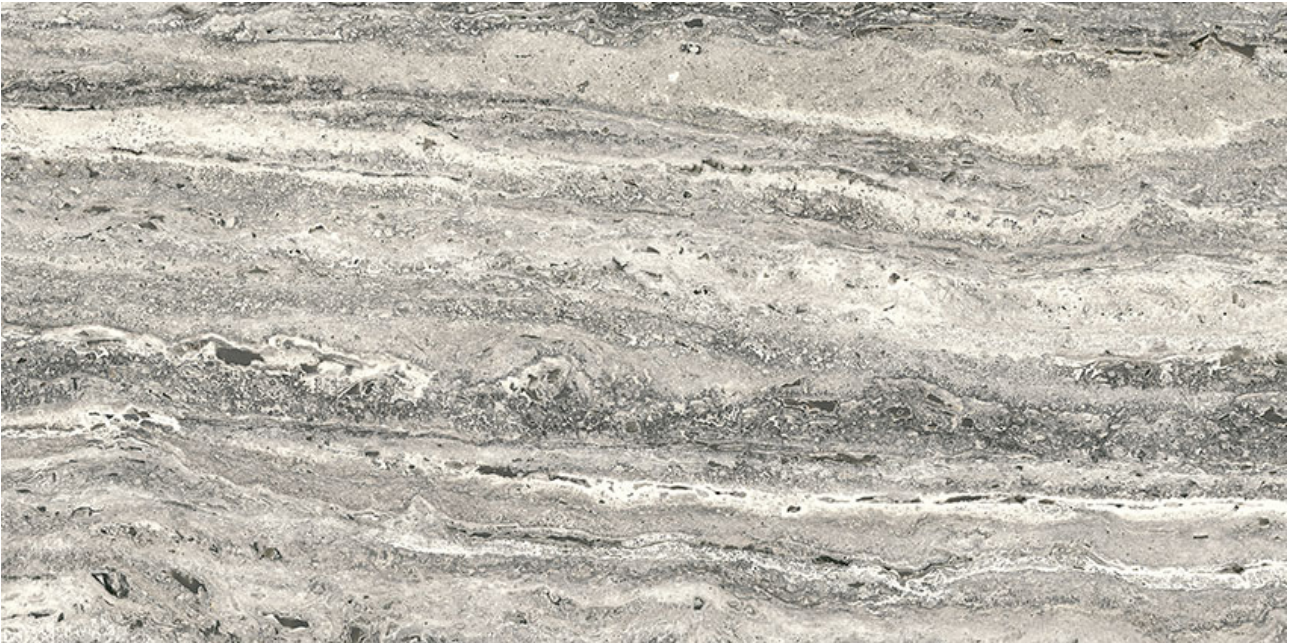

---

**PRODUCT**

**ROYAL STONeworks 12X24 REGAL GREY VEIN ORG**

---

12"x24" | Porcelain | Tile

**TECHNICAL DATA**

CODE: QUSW-RG-50  
NAME: Royal Stoneworks 12X24 Regal Grey Vein Org  
SERIES: Royal Stoneworks  
SIZE: 12"x24"  
FINISH: Matt  
LOOK: Stone Look  
EDGE: Rectified  
FAMILY: Tile  
FROST RESISTANCE: Yes  
STYLE: Contemporary  
SUITABLE FOR: Indoor|Shower  
TYPOLOGY: Porcelain  
TYPE OF PIECE: Field Tile  
USE: Floor and Wall