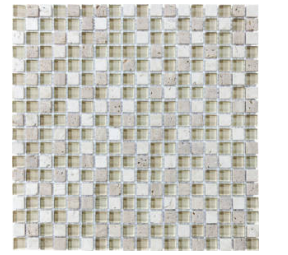


SERIES

GLASS STONE

| Mixed Materials | Multi-Look Mosaics

PRODUCTS

Linear Bamboo Mosaic
 12"x14" | Mixed Materials

Linear Cabernet Mosaic
 12"x14" | Mixed Materials

Linear Cappuccino Mosaic
 12"x14" | Mixed Materials

Linear Creme Brulee Mosaic
 12"x14" | Mixed Materials

Linear Iceland Mosaic
 12"x14" | Mixed Materials

Linear Midnight Mosaic
 12"x14" | Mixed Materials

Linear Spa Mosaic
 12"x14" | Mixed Materials

Linear Waterfall Mosaic
 12"x14" | Mixed Materials

5/8X5/8 Bamboo Mosaic
 12"x12" | Mixed Materials

5/8X5/8 Cabernet Mosaic
 12"x12" | Mixed Materials

5/8X5/8 Cappuccino Mosaic
 12"x12" | Mixed Materials

5/8X5/8 Creme Brulee Mosaic
 12"x12" | Mixed Materials