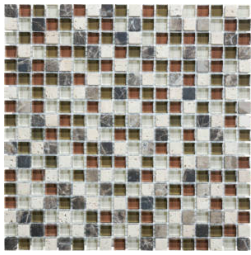


SERIES

GLASS STONE

| Mixed Materials | Multi-Look Mosaics

PRODUCTS

Linear Bamboo Mosaic
 12"x14" | Mixed Materials

Linear Cabernet Mosaic
 12"x14" | Mixed Materials

Linear Cappuccino Mosaic
 12"x14" | Mixed Materials

Linear Creme Brulee Mosaic
 12"x14" | Mixed Materials

Linear Iceland Mosaic
 12"x14" | Mixed Materials

Linear Midnight Mosaic
 12"x14" | Mixed Materials

Linear Spa Mosaic
 12"x14" | Mixed Materials

Linear Waterfall Mosaic
 12"x14" | Mixed Materials

5/8X5/8 Bamboo Mosaic
 12"x12" | Mixed Materials

5/8X5/8 Cabernet Mosaic
 12"x12" | Mixed Materials

5/8X5/8 Cappuccino Mosaic
 12"x12" | Mixed Materials

5/8X5/8 Creme Brulee Mosaic
 12"x12" | Mixed Materials