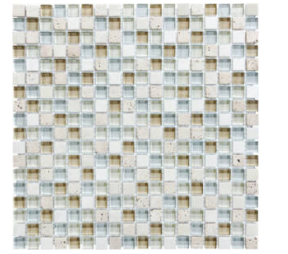


SERIES

GLASS STONE

| Mixed Materials | Multi-Look Mosaics

PRODUCTS

Linear Bamboo Mosaic
 12"x14" | Mixed Materials

Linear Cabernet Mosaic
 12"x14" | Mixed Materials

Linear Cappuccino Mosaic
 12"x14" | Mixed Materials

Linear Creme Brulee Mosaic
 12"x14" | Mixed Materials

Linear Iceland Mosaic
 12"x14" | Mixed Materials

Linear Midnight Mosaic
 12"x14" | Mixed Materials

Linear Spa Mosaic
 12"x14" | Mixed Materials

Linear Waterfall Mosaic
 12"x14" | Mixed Materials

5/8X5/8 Bamboo Mosaic
 12"x12" | Mixed Materials

5/8X5/8 Cabernet Mosaic
 12"x12" | Mixed Materials

5/8X5/8 Cappuccino Mosaic
 12"x12" | Mixed Materials

5/8X5/8 Creme Brulee Mosaic
 12"x12" | Mixed Materials

5/8X5/8 Iceland Mosaic
 12"x12" | Mixed Materials

5/8X5/8 Midnight Mosaic
 12"x12" | Mixed Materials

5/8X5/8 Spa Mosaic
 12"x12" | Mixed Materials

5/8X5/8 Waterfall Mosaic
12"x12" | Mixed Materials

ROOM SCENES