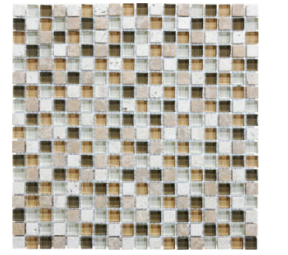


SERIES

GLASS STONE

| Mixed Materials | Multi-Look Mosaics

PRODUCTS

Linear Bamboo Mosaic
 12"x14" | Mixed Materials

Linear Cabernet Mosaic
 12"x14" | Mixed Materials

Linear Cappuccino Mosaic
 12"x14" | Mixed Materials

Linear Creme Brulee Mosaic
 12"x14" | Mixed Materials

Linear Iceland Mosaic
 12"x14" | Mixed Materials

Linear Midnight Mosaic
 12"x14" | Mixed Materials

Linear Spa Mosaic
 12"x14" | Mixed Materials

Linear Waterfall Mosaic
 12"x14" | Mixed Materials

5/8X5/8 Bamboo Mosaic
 12"x12" | Mixed Materials

5/8X5/8 Cabernet Mosaic
 12"x12" | Mixed Materials

5/8X5/8 Cappuccino Mosaic
 12"x12" | Mixed Materials

5/8X5/8 Creme Brulee Mosaic
 12"x12" | Mixed Materials