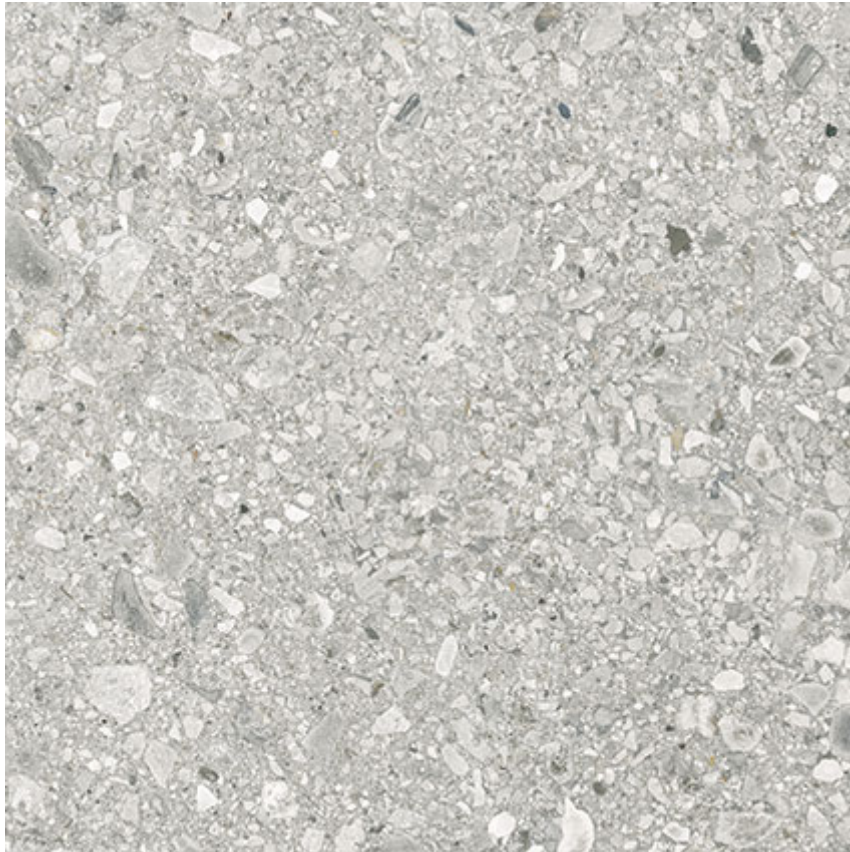

PRODUCT

ROYAL STONEWORKS 24X24 REGAL FOSSIL VEIN ORG

24"x24" | Porcelain | Tile

TECHNICAL DATA

CODE: QUSW-RF-40
NAME: Royal Stoneworks 24X24 Regal Fossil Vein Org
SERIES: Royal Stoneworks
SIZE: 24"x24"
FINISH: Matt
LOOK: Stone Look
EDGE: Rectified
FAMILY: Tile
FROST RESISTANCE: Yes
SHADE VARIATION: V3
STYLE: Contemporary
SUITABLE FOR: Indoor|Shower
TYPOLOGY: Porcelain
TYPE OF PIECE: Field Tile
USE: Floor and Wall