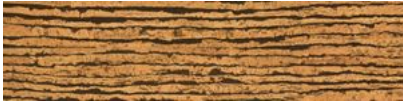

SERIES

TRUE EARTH CORK CLICK

| HDF | Wood Look

PRODUCTS

Cork Click Capri
12"x48,6" | HDF

Cork Click Comino
12"x48,6" | HDF

Cork Click Corvo
12"x48,6" | HDF

Cork Click Lanzarote
12"x48,6" | HDF

Cork Click Linosa
12"x48,6" | HDF

Cork Click Pianosa
12"x48,6" | HDF

Cork Click Pico
12"x48,6" | HDF

Cork Click Santorino
12"x48,6" | HDF

Cork Click Stromboli
12"x48,6" | HDF

Cork Click Tremiti
12"x48,6" | HDF