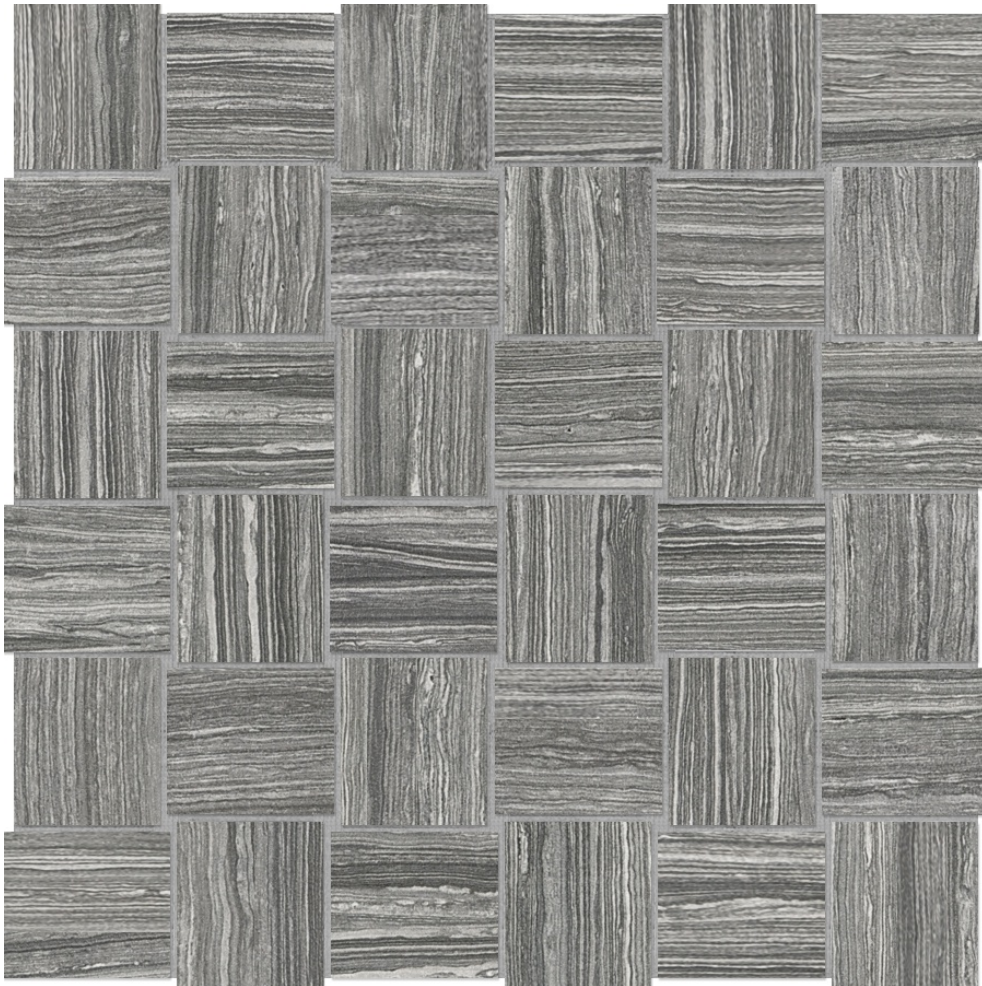

---

**PRODUCT**  
**2X2 CARBON BASKETWEAVE**

---

12"x12" | Glazed Porcelain | Tile

**TECHNICAL DATA**

CODE: AC4501-00820

NAME: 2x2 Carbon Basketweave

SERIES: Eramosa

SIZE: 12"x12"

FINISH: Matt

LOOK: Marble Look

FAMILY: Tile

FROST RESISTANCE: Yes

MOSAIC TYPE: Mesh-Mounted

PEI: 4

STYLE: Contemporary