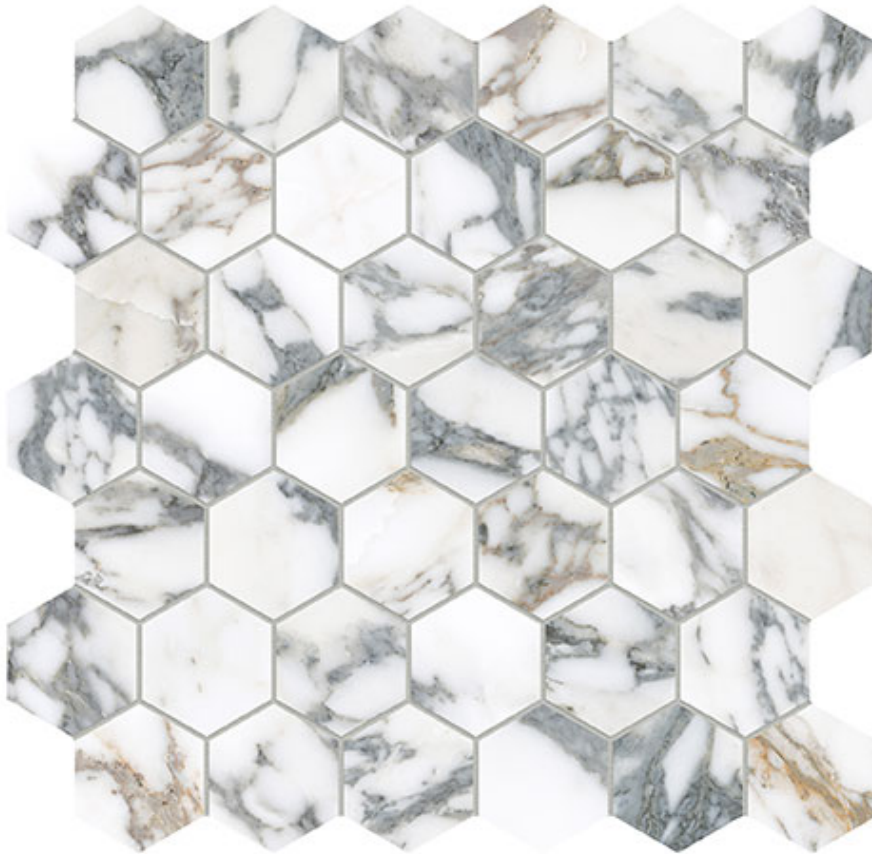

---

**PRODUCT**

**ROYAL STONEWORKS 2\'' ITALIAN ARABESCATO HEX**

---

12"x12" | Porcelain | Tile

## ROOM SCENES

**TECHNICAL DATA**

CODE: QUSW-IA-HX  
NAME: Royal Stoneworks 2'' Italian Arabescato Hex  
SERIES: Royal Stoneworks  
SIZE: 12"x12"  
FINISH: Honed  
LOOK: Stone Look  
FAMILY: Tile  
MOSAIC TYPE: 2"x2"  
SHADE VARIATION: V3  
STYLE: Contemporary  
SUITABLE FOR: Indoor|Shower  
TYPOLOGY: Porcelain  
TYPE OF PIECE: Mosaic  
USE: Floor and Wall